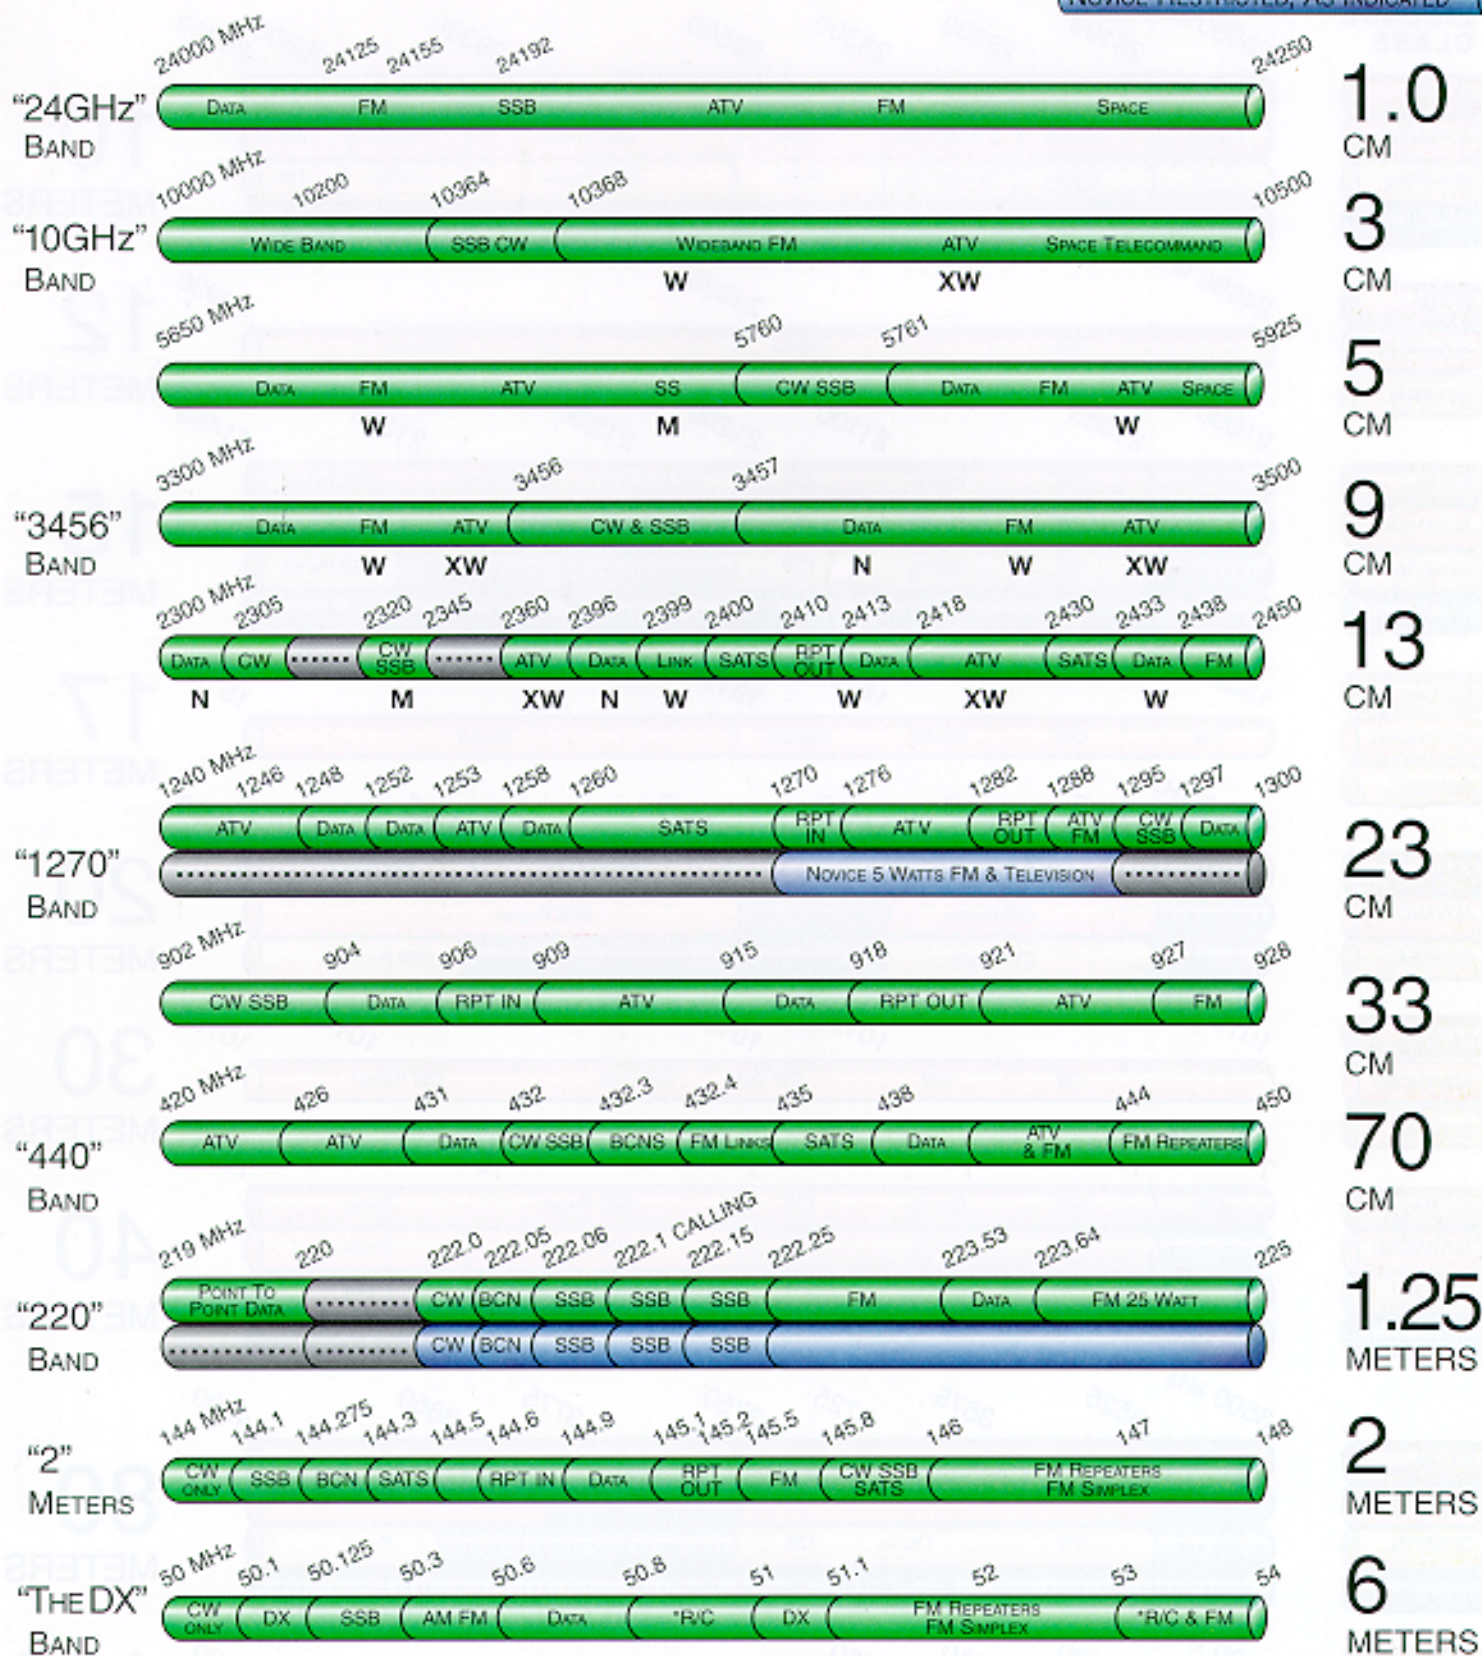

## LICENSE CLASS

10  
METERS

12  
METERS

15  
METERS

17  
METERS

20  
METERS

30  
METERS

40  
METERS

80  
METERS

160  
METERS

# KENWOOD VHF/UHF/MICROWAVE BAND PLAN

EXTRA • ADVANCED • GENERAL  
TECHNICIAN NO. CODE & TECH PLUS

NOVICE RESTRICTED, AS INDICATED

**BANDWIDTH**  
 XW = 6MHz + BW  
 W = 1MHz BW  
 M = 100kHz BW  
 N = 50kHz BW

AM - Amplitude Modulation  
 ATV - Amateur Television  
 BCNS - Automatic Propagation Transmitter (Beacon)  
 CW - Morse Code  
 Data - packet, RTTY, AmTOR  
 DX - Distant station contacts (longer range than usual)  
 FM - Frequency Modulation  
 FM Links - FM relay from one repeater to another