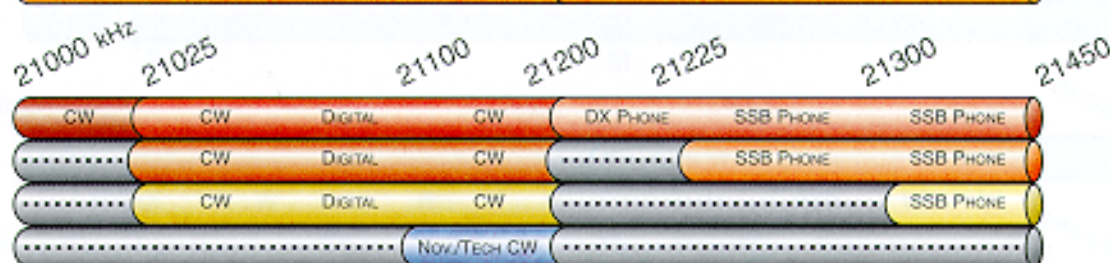

# KENWOOD HIGH FREQUENCY PRIVILEGES CHART

## LICENSE CLASS

10  
METERS

12  
METERS

15  
METERS

17  
METERS

20  
METERS

30  
METERS

40  
METERS