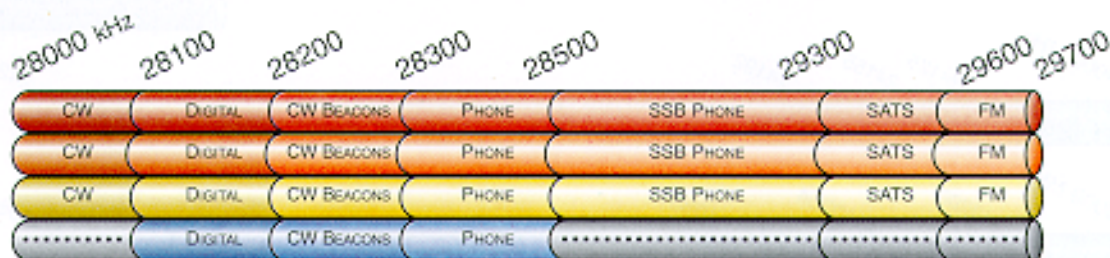

# KENWOOD HIGH FREQUENCY PRIVILEGES CHART

## LICENSE CLASS

10  
METERS

12  
METERS

15  
METERS

17  
METERS

20  
METERS

30  
METERS

40  
METERS