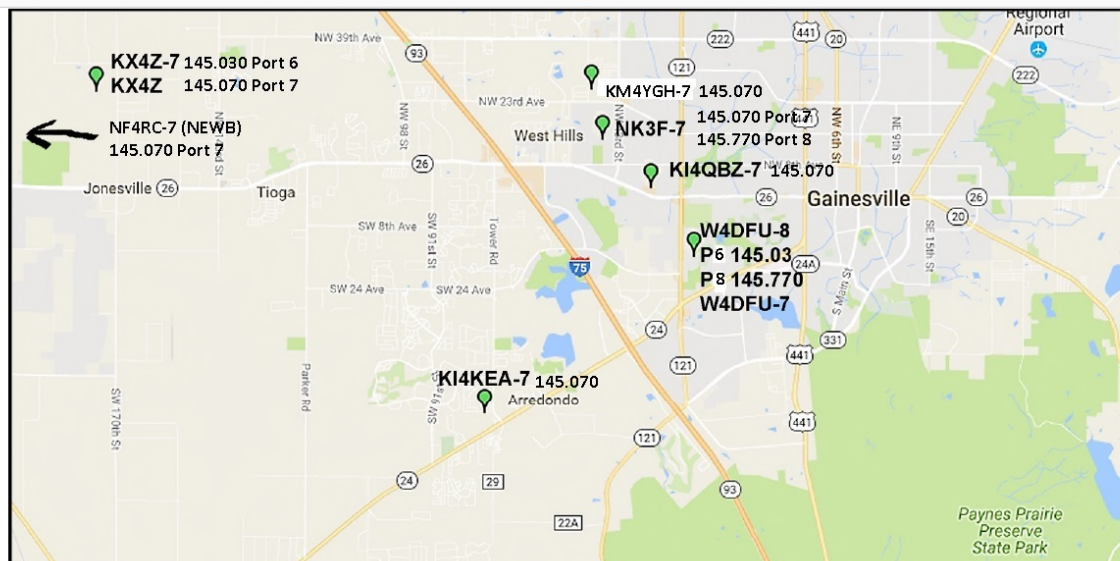

ALACHUA COUNTY PACKET NODE MAP

We have an interlocking set of dual frequency stations that allows us to stay separate from Ocala frequencies and from SEDAN, but allows connection when necessary. Any frequency or node can be used as necessary to make a connection. Most stations include CHAT as well (SSID's vary)

-10 indicates a WINLINK GATEWAY

-7 indicates a node with a command line (type ? to reach)

FREQ		Connect 030 to 770	Connect 770 to 070	Connect 030 to 070	
145.030 (P6)	Most Ocala stations & WM3B-7	W4DFU-8/9		KX4Z-7/10	
145.070(P7)			NK3F-7/10	KX4Z-7/10	NF4RC-7 KM4YGH-7/10 KI4QBZ-7 KI4KEA-7
145.770(P8)		W4DFU-8/9	NK3F-7/10		