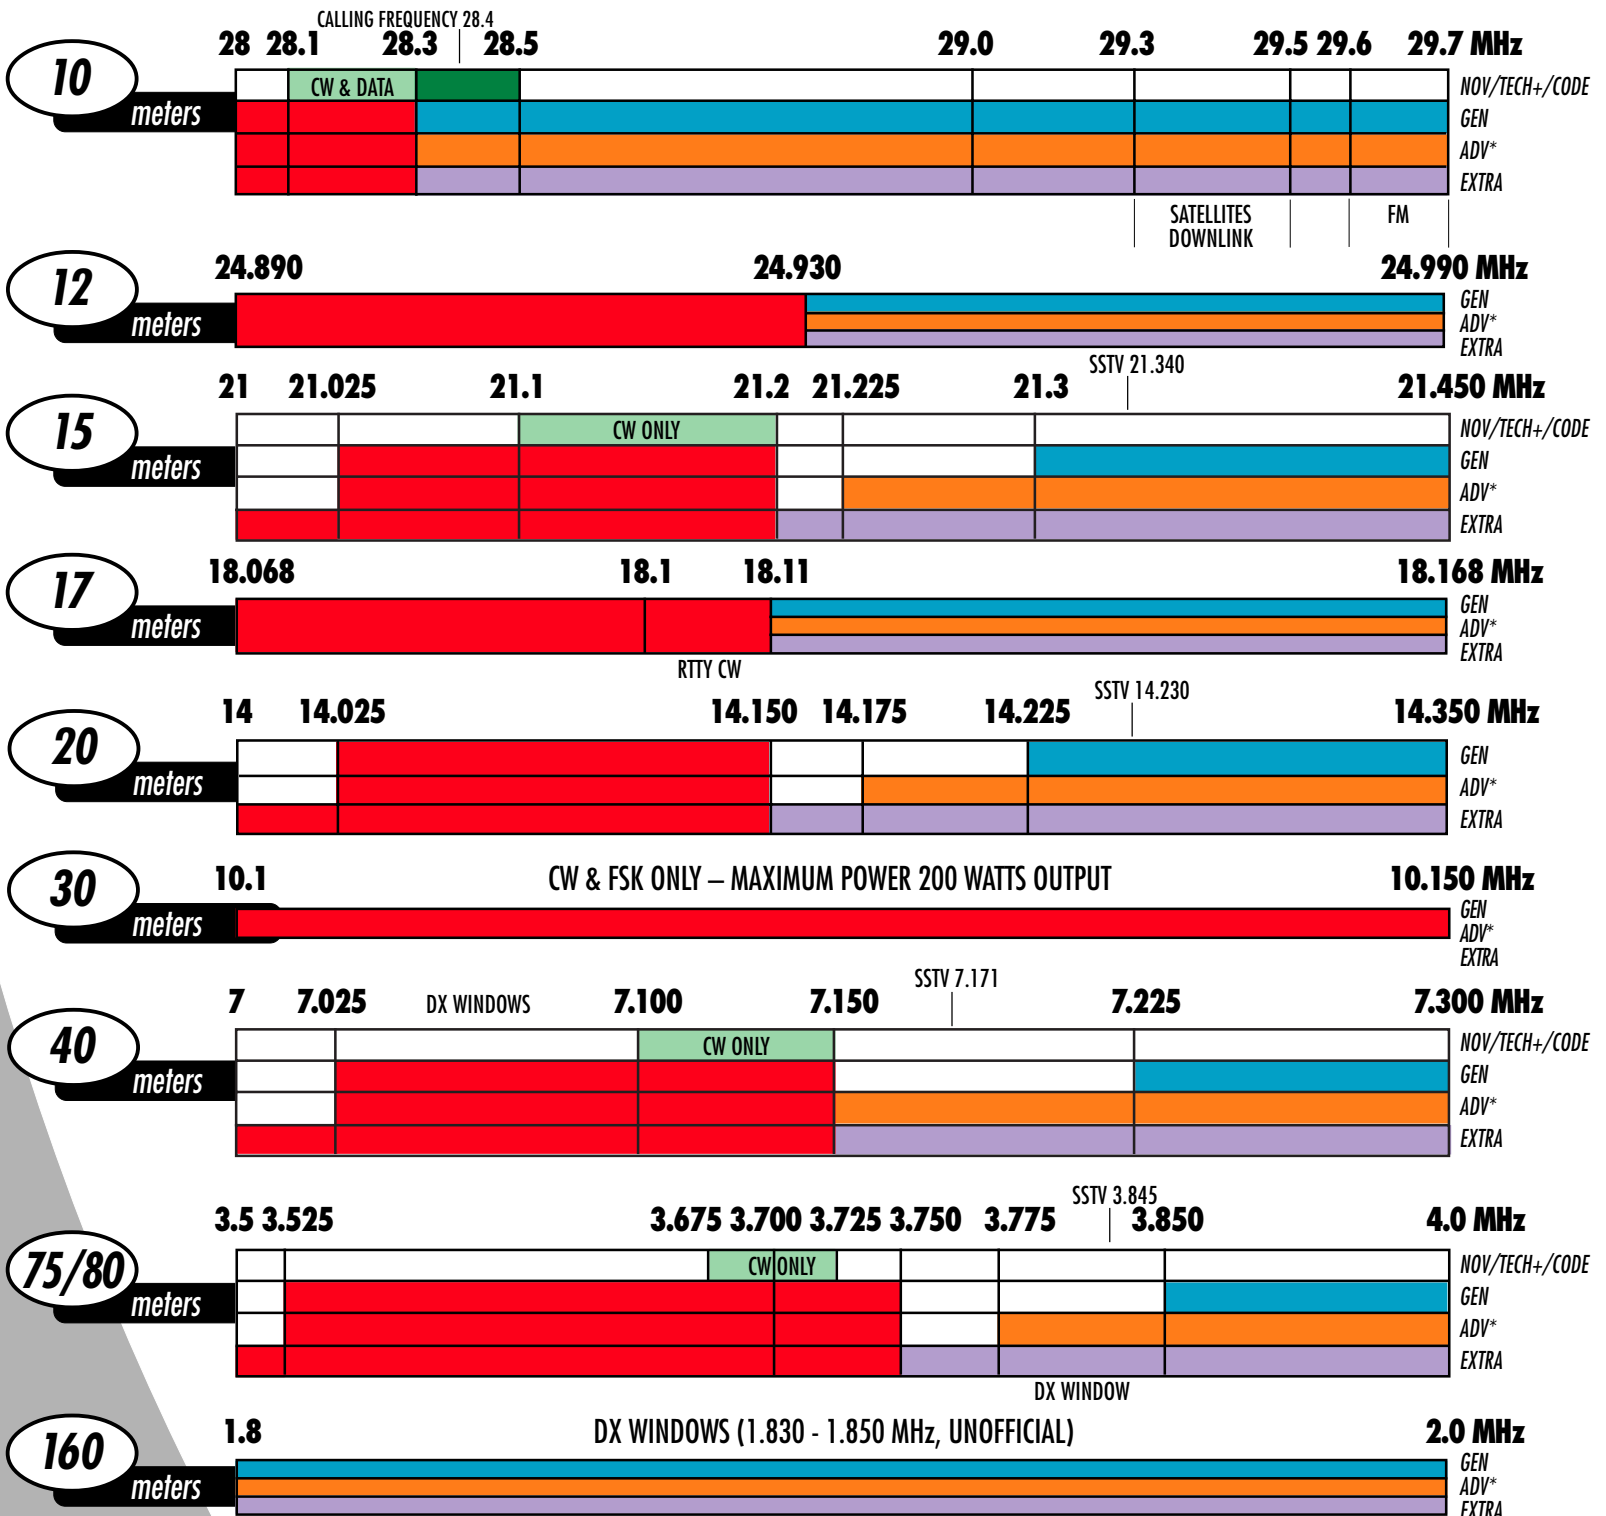

Developed by
Gordon West, WB6NOA,
RADIO SCHOOL, INC.,
for exclusive use by
ICOM America, Inc.,
February, 2000.