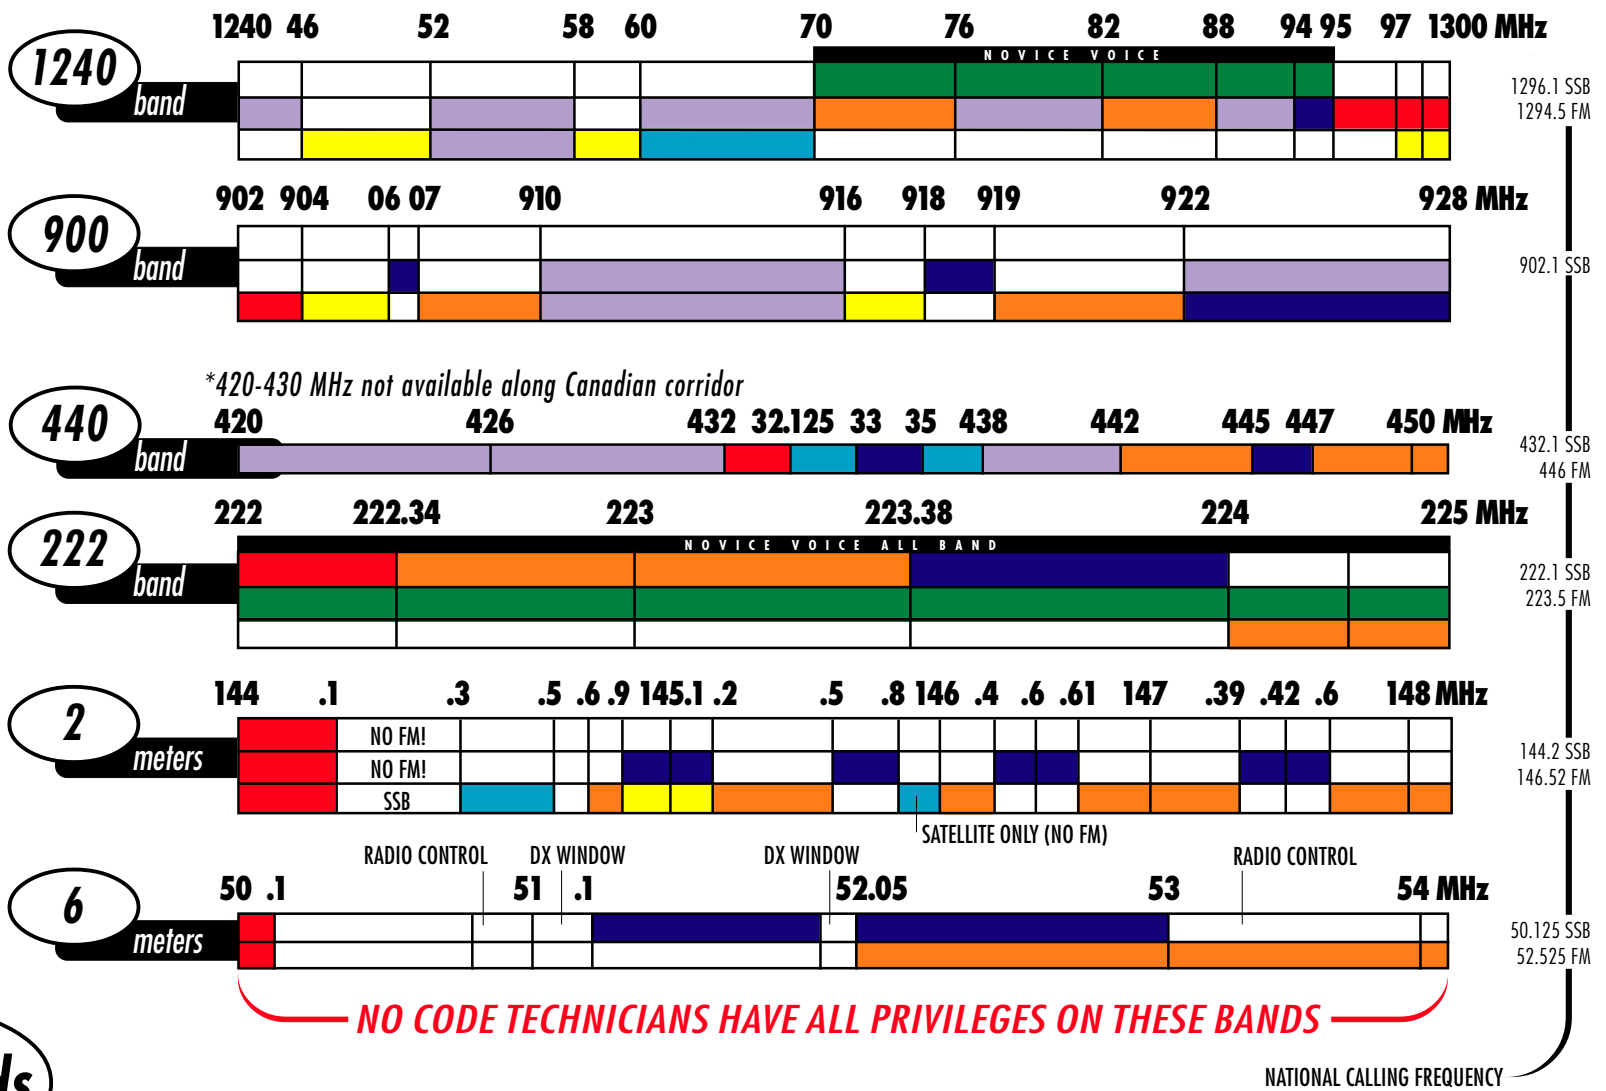

AMATEUR RADIO BAND PLAN

Under restructuring all HF classes retain band privileges as indicated. *General Class now 5 WPM!*

UHF/VHF

- NOVICE VOICE AND DATA*
- AMATEUR TELEVISION FAST SCAN
- SATELLITE (NO FM)
- CW AND WEAK SIGNAL (NO FM)
- DIGITAL
- FM SIMPLEX
- SSB
- FM REPEATER

*Grandfathered

All old & new license classes retain their operating privileges after April 15, 2000.

HF Bands

- NOVICE/TECHNICIAN W./CODE, CW*
- NOVICE/TECHNICIAN PLUS, VOICE*
- GENERAL VOICE, CW, SSTV, FAX
- ADVANCED VOICE, CW, SSTV, FAX*
- EXTRA VOICE, CW, SSTV, FAX
- CW, FSK
- NO PRIVILEGES

*Grandfathered

All old & new license classes retain their operating privileges after April 15, 2000.