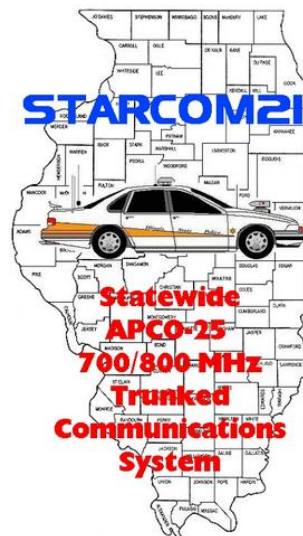

Illinois State STARCOM21 - P25 West Central Illinois

STARCOM21 is a IL Statewide 700/800 MHz Motorola APCO Project-25 trunked radio system for voice and data operations for the Illinois State Police. You will need a Digital Scanner Capable of receiving this new APCO 25 Digital trunked System. Scanners at this time capable of receiving these freqs are Radio Shack PRO96, Radio Shack PRO2096, Uniden BC396 and Uniden BC996

These are the Freqs for West Central Illinois Note the freqs in **red with the *** are the Primary control channels.

Site ID	Description	Frequency's				
211	<u>* D20 Hancock (Augusta)</u>	866.41250	866.93750*	867.46250	867.98750	868.87500
212	<u>* D20 Adams (Fowler)</u>	866.35000	866.87500*	867.40000	867.92500	868.45000
213	<u>* D20 Pike (New Canton)</u>	866.83750	867.36250*	867.88750	868.41250	868.98750
215	<u>* D20 Brown (Mt Sterling)</u>	866.38750	866.91250*	867.43750	867.96250	868.48750
218	<u>* D20 Adams (Kingston)</u>	866.46250	866.98750*	867.81250		
219	<u>* D20 Pike (Pittsfield)</u>	866.81250	867.33750*	867.86250	868.38750	868.96250
225	<u>* D14 Hancock (Warsaw)</u>	866.82500	867.35000*	868.40000	868.90000	868.97500
233	<u>* D20 Adams (Mendon)</u>	866.32500	866.85000*	867.37500	867.90000	868.42500