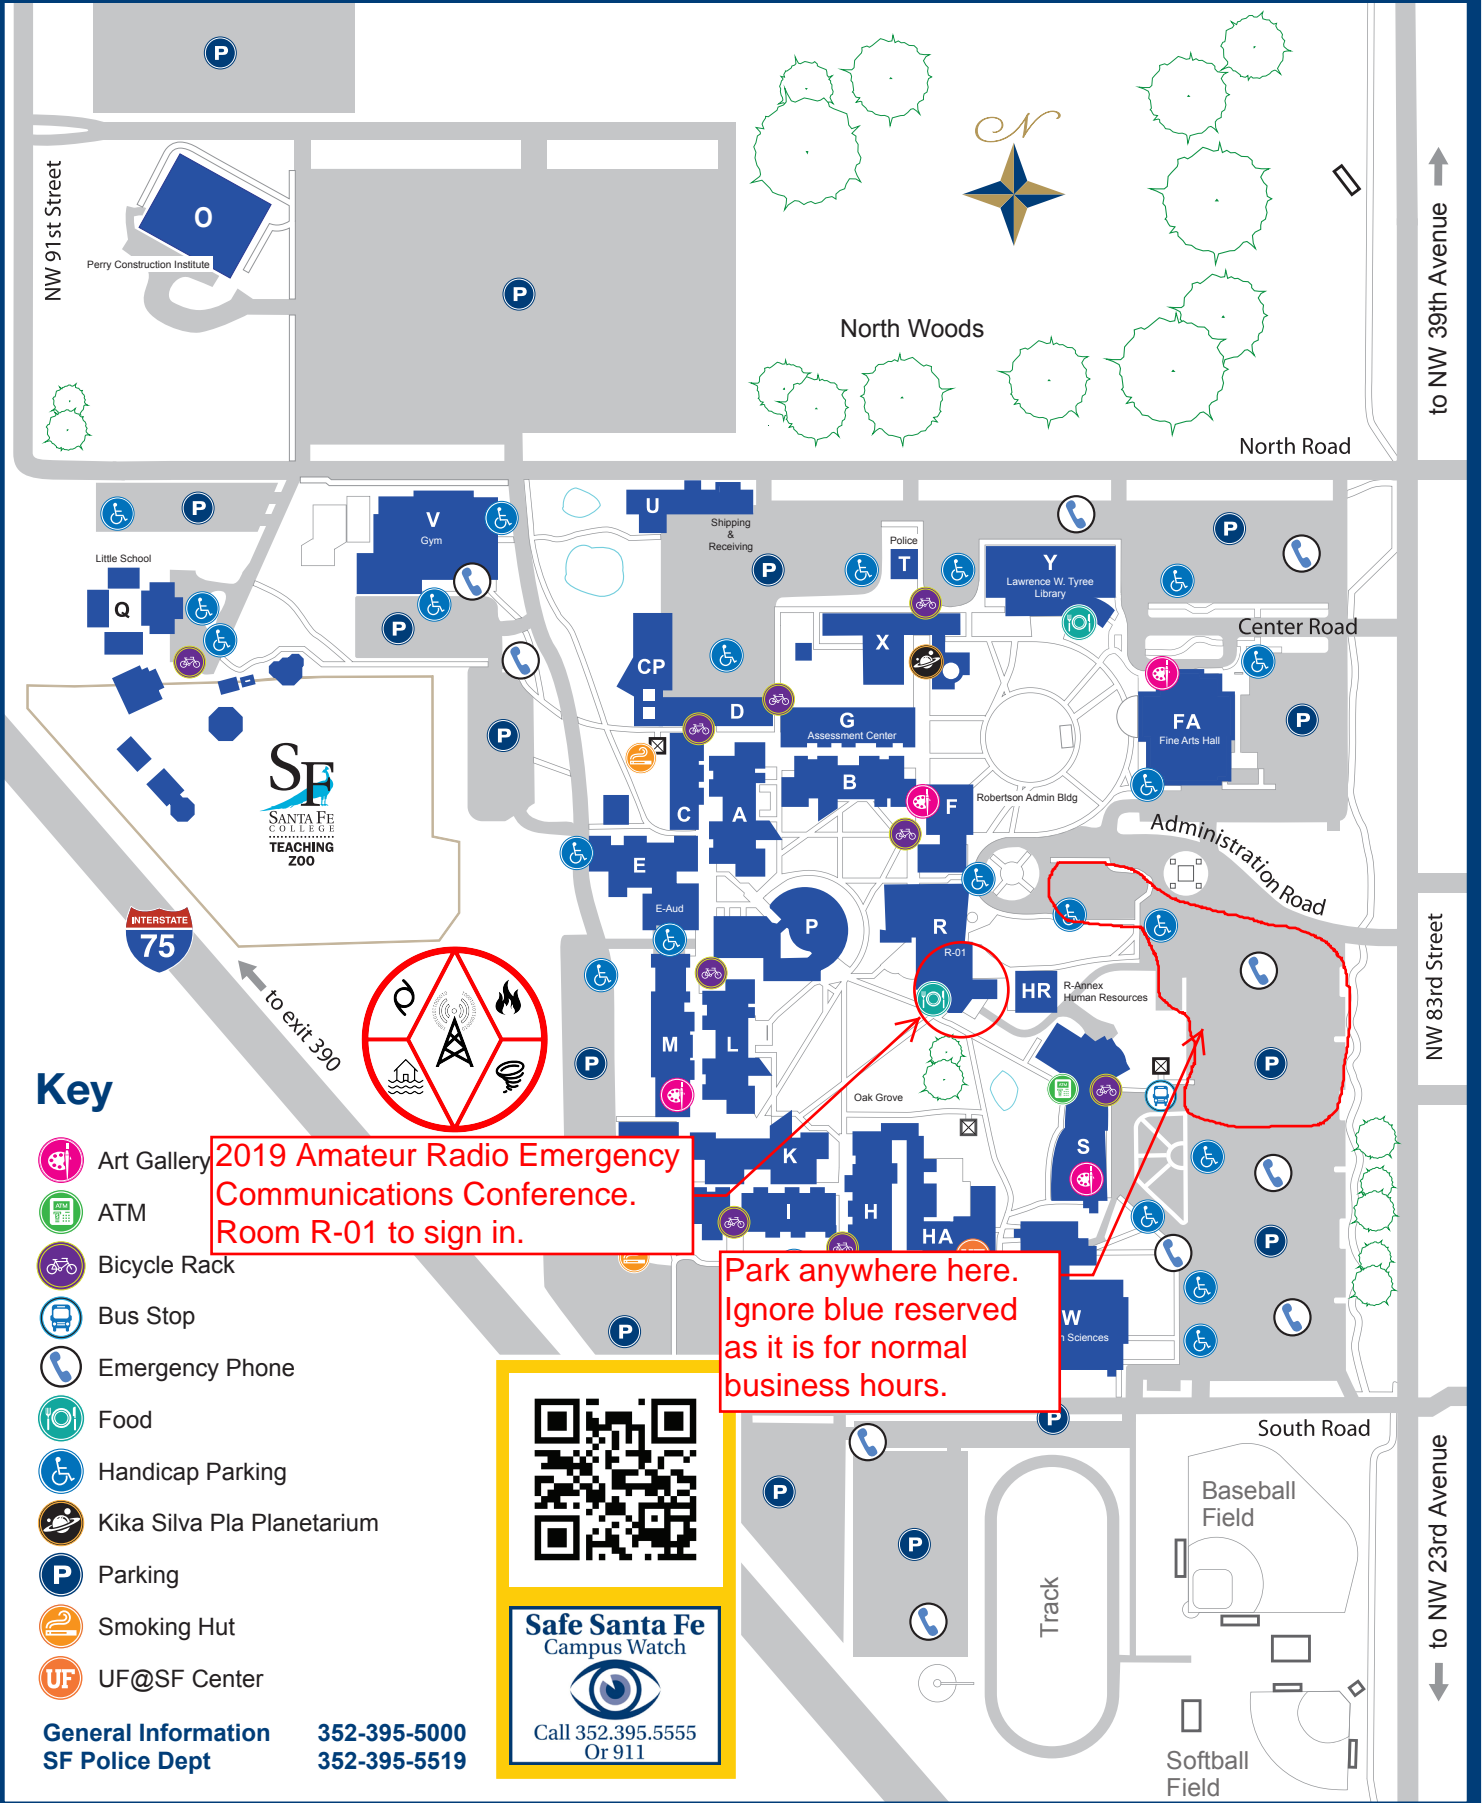

SF SANTA FE COLLEGE

NORTHWEST CAMPUS • 3000 NW 83RD STREET • GAINESVILLE, FL 32606

2019 Amateur Radio Emergency Communications Conference.
Room R-01 to sign in.

Park anywhere here.
Ignore blue reserved as it is for normal business hours.

Safe Santa Fe
Campus Watch
Call 352.395.5555
Or 911

Key

- Art Gallery
- ATM
- Bicycle Rack
- Bus Stop
- Emergency Phone
- Food
- Handicap Parking
- Kika Silva Pla Planetarium
- Parking
- Smoking Hut
- UF@SF Center

General Information 352-395-5000
SF Police Dept 352-395-5519

Office/Department	Bldg-Room	Phone
A		
A.A. Academic Advisement	R-201	395-5503
Academic Affairs	F-249	395-5843
Admissions Office	R-101	395-7322
Adult Education	G-28	395-5760
Art Galleries		395-5464
Santa Fe Gallery	M-147	
President's Hall Gallery	F-Lobby (2nd floor)	
Student Life Gallery	S-147	
Fine Arts Hall Gallery	FA	
Assessment Center	G-25	395-5503
B		
Bookstore	S-01	395-5240
Bus Stop/Depot	S	334-2600
C		
Cashier's Office	F-52	395-5227
Career & Technical Programs	I-34	395-3646
Career Resource Center	R-217	395-4121
Civic Engagement	S-137	381-3660
Coffee 101	Y-101	381-7061
College Prep Advisement	G-18	395-5050
Computer Lab Testing Center	N-216	395-5584
Counseling Center	R-227	395-5508
CROP/Upward Bound	I-49	
D		
Dental Clinic	W-71	395-5655
Disabilities Res.Center (DRC)	S-229	395-4400
F		
Fine Arts Hall	FA	395-4133
Box Office		395-4162
Fitness Center	V	395-5549
Food Court	R	
Dominos		505-6845
La Fortuna		505-0776
Subway		377-7100
G		
Gainesville Harvest	H-104A	
Gym	V	395-5884
H		
Honors Program	K-246	381-3825 x 4141
Human Resources	RA-100	395-5185
I		
International Education	S-130	395-5607
International Student Services	R-109	395-5504
L		
Library	Y-100	395-5406
Little School	Q-154	395-5597

Kirkpatrick Center (Institute of Public Safety)

3737 NE 39th Avenue, Gainesville, FL 32609, 334-0300

Perry Center for Emerging Technologies

14180 NW 119th Terrace, Alachua, FL 32615, 386-418-8000

Watson Center