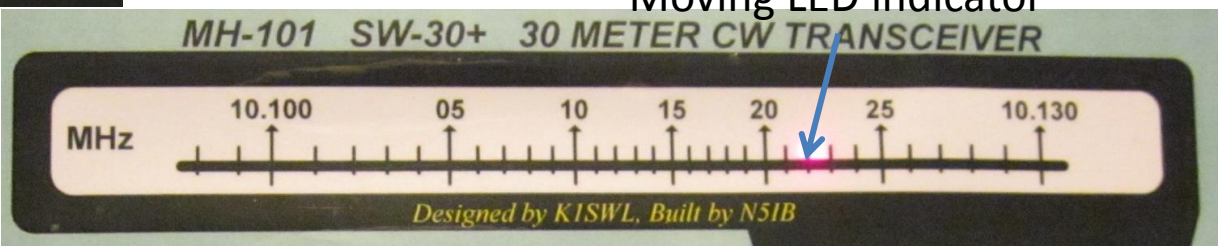

Moving LED indicator

SW-30+ built Manhattan style and Enclosed in a retro-look poplar box.