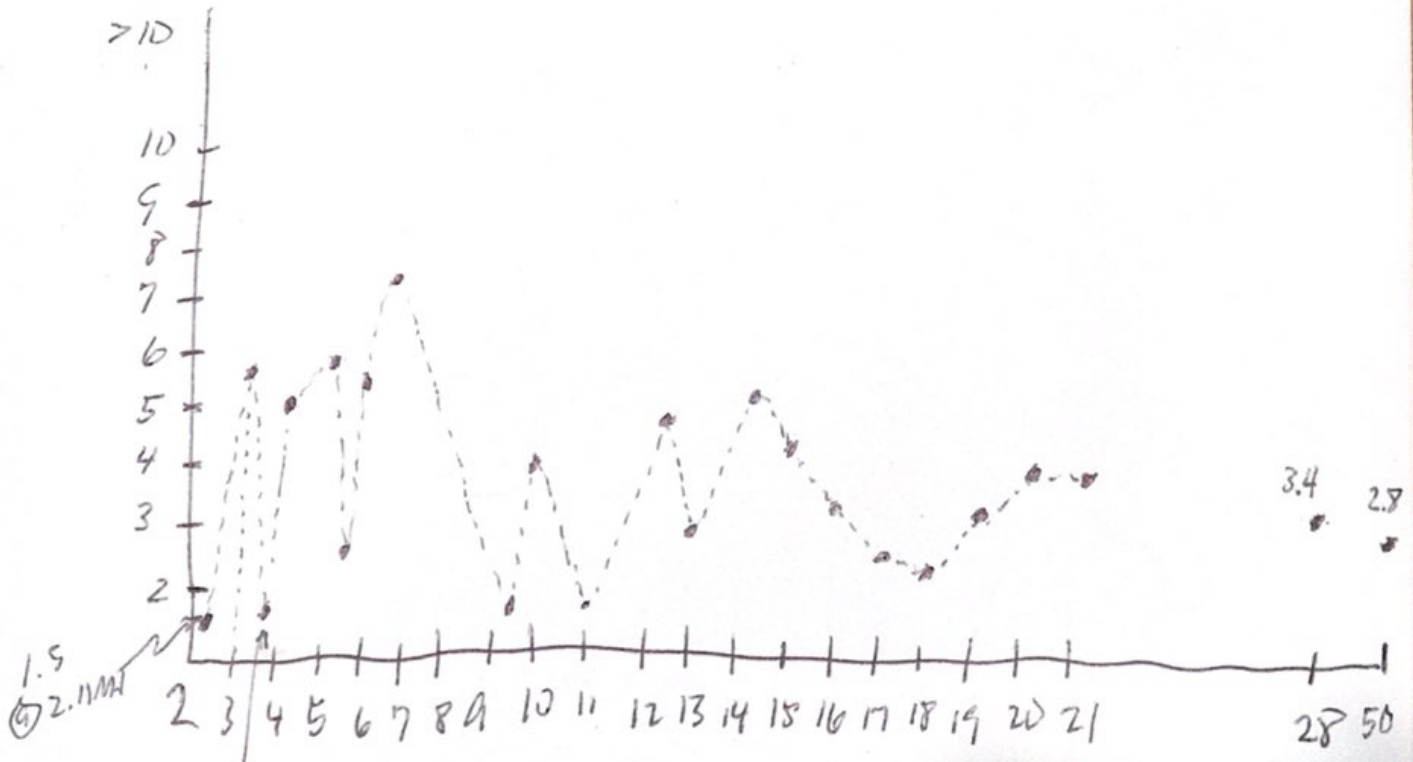

1.3 @  
3.6MHz

END FED 49:1 BALUN ANTENNA  
SWR AT BALUN MFJ 259B

1.5 @  
2.1MHz

1.5 @  
3.6MHz

OFF CENTER FED 270 feet  
1/4 R68X COAX ~ 75 feet 10x4  
MFJ 259B