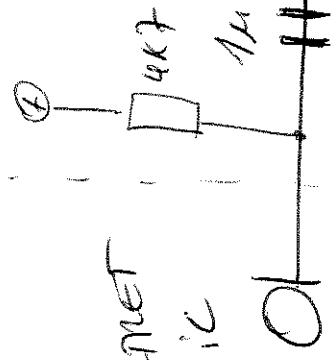

DIL DELAY SV

8V.

KEY

VOICE MEMORY

RECORD PLAY

REC MET
MIC

NO NC

C

MIC INPUT
TRX

PTT
TRX

PTT
MIC