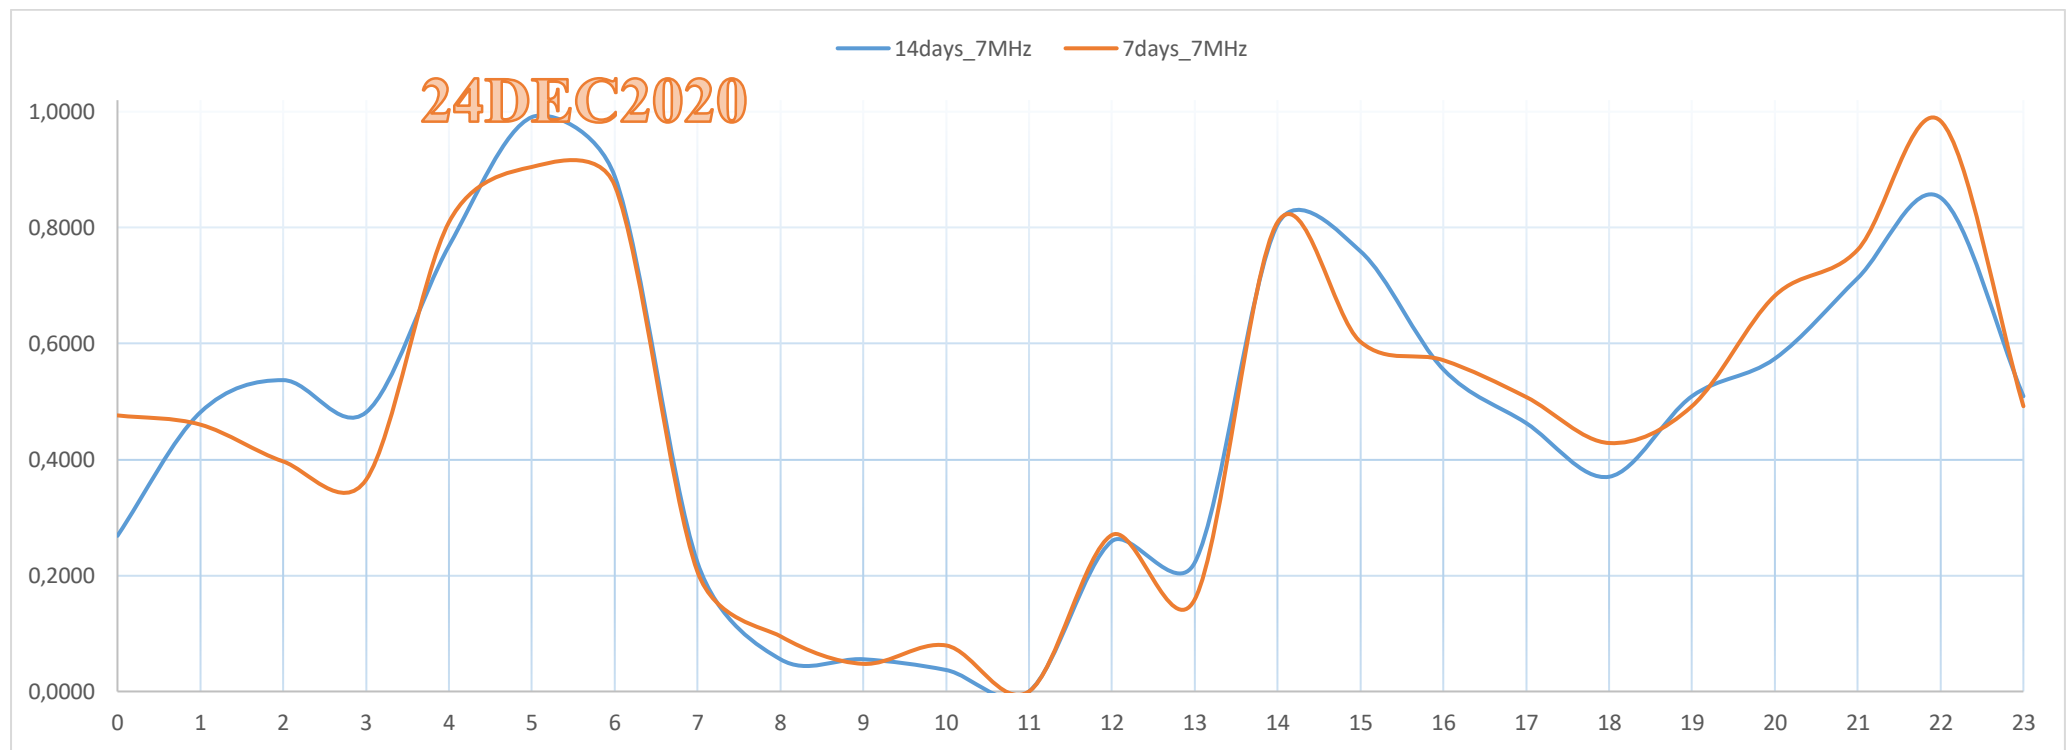

## Contents

80m DX.....	3
40m DX.....	4
30m DX.....	5
20m DX.....	6
15m DX.....	7
10m DX.....	8

24DEC2020

3days\_3.5MHz 2days\_3.5MHz

24DEC2020

14days\_3.5MHz 7days\_3.5MHz

# 40m DX (UTC)

# 30m DX (UTC)

# 20m DX (UTC)

15m DX (UTC)