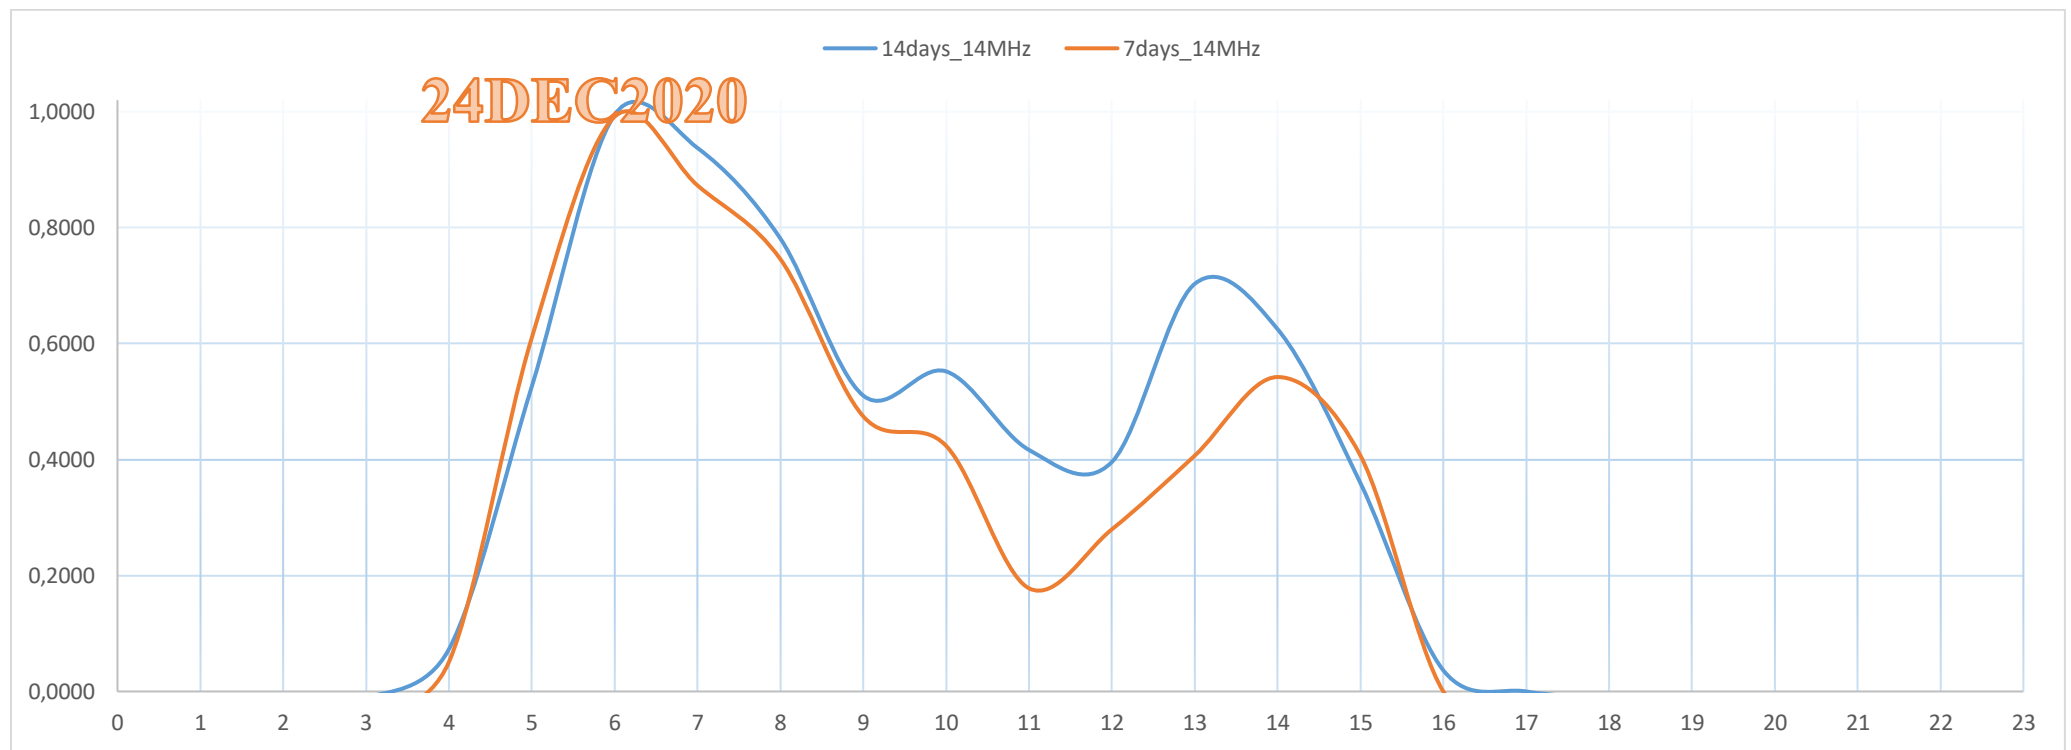

## Contents

80m DX.....	3
40m DX.....	4
30m DX.....	5
20m DX.....	6
15m DX.....	7
10m DX.....	8

24DEC2020

3days\_3.5MHz 2days\_3.5MHz

24DEC2020

14days\_3.5MHz 7days\_3.5MHz

# 40m DX (UTC)

# 30m DX (UTC)

# 20m DX (UTC)

15m DX (UTC)