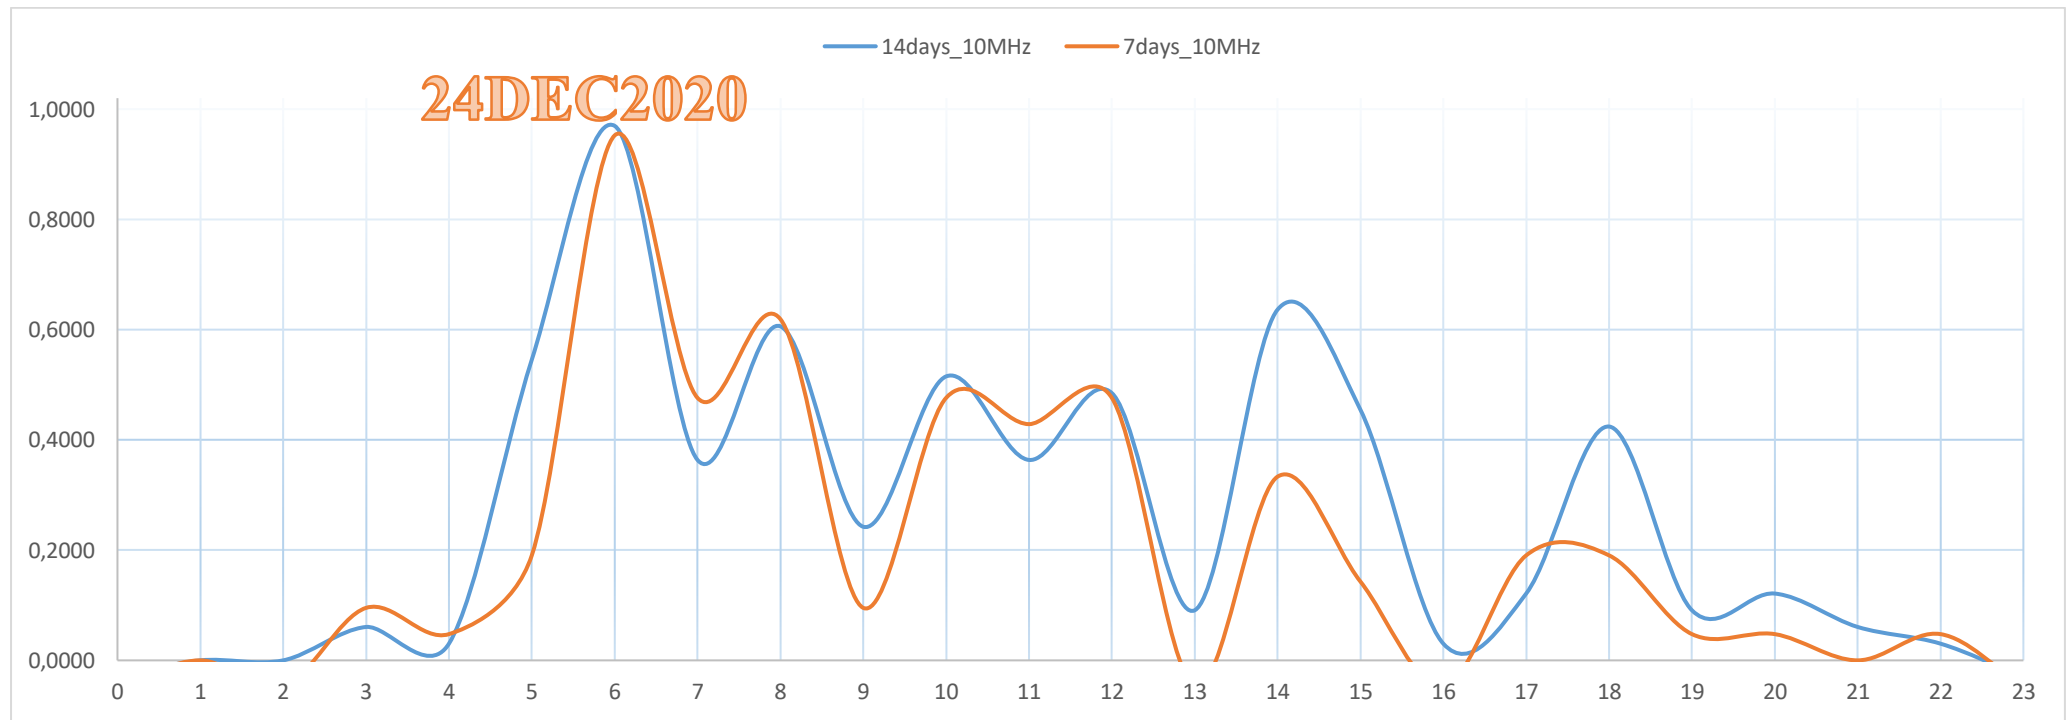

## Contents

80m DX.....	3
40m DX.....	4
30m DX.....	5
20m DX.....	6
15m DX.....	7
10m DX.....	8

24DEC2020

3days\_3.5MHz 2days\_3.5MHz

24DEC2020

14days\_3.5MHz 7days\_3.5MHz

# 40m DX (UTC)

# 30m DX (UTC)

# 20m DX (UTC)

15m DX (UTC)