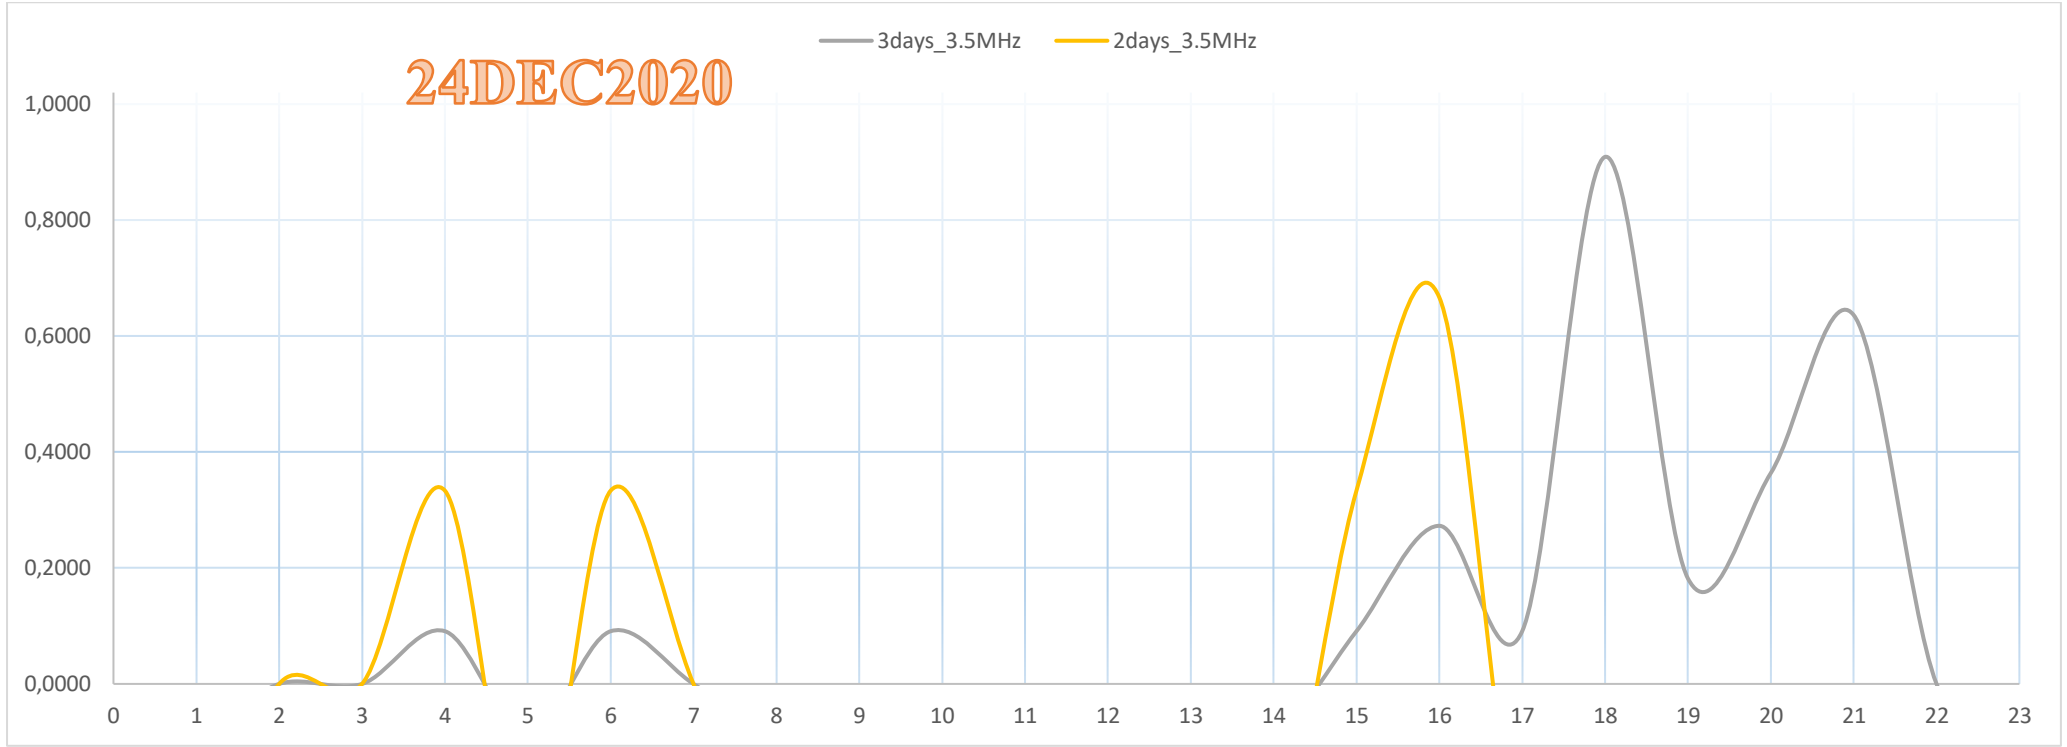

## Contents

80m DX.....	3
40m DX.....	4
30m DX.....	5
20m DX.....	6
15m DX.....	7
10m DX.....	8

24DEC2020

3days\_3.5MHz 2days\_3.5MHz

24DEC2020

14days\_3.5MHz 7days\_3.5MHz

# 40m DX (UTC)

# 30m DX (UTC)

# 20m DX (UTC)

15m DX (UTC)