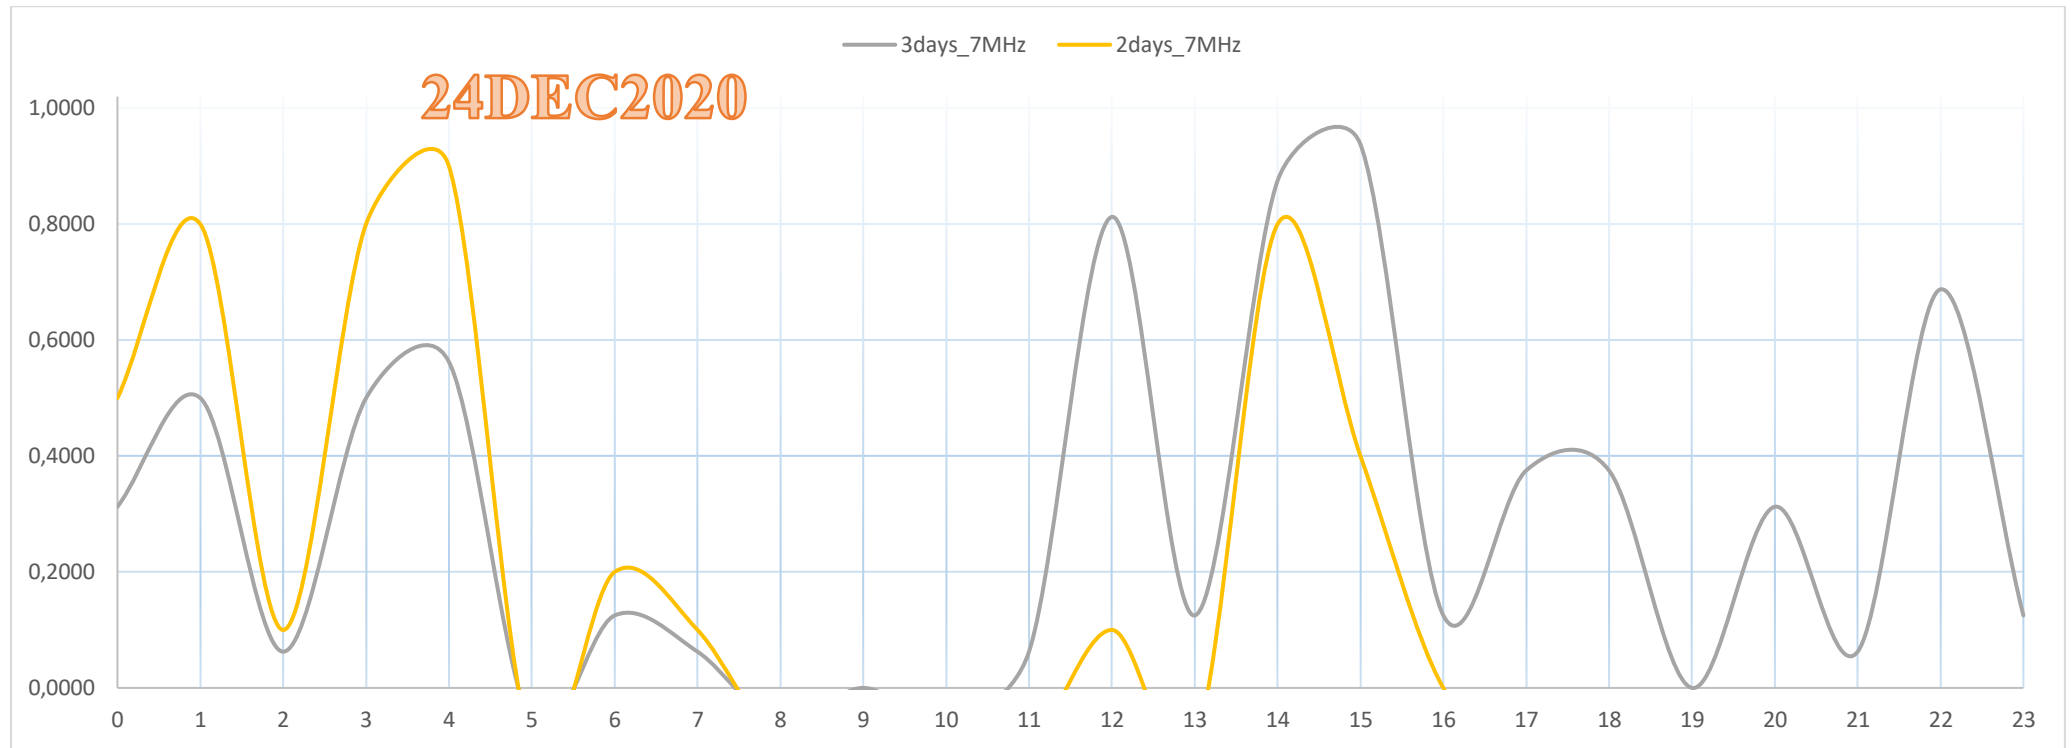

## Contents

80m DX.....	3
40m DX.....	4
30m DX.....	5
20m DX.....	6
15m DX.....	7
10m DX.....	8

24DEC2020

3days\_3.5MHz 2days\_3.5MHz

24DEC2020

14days\_3.5MHz 7days\_3.5MHz

# 40m DX (UTC)

# 30m DX (UTC)

# 20m DX (UTC)

15m DX (UTC)