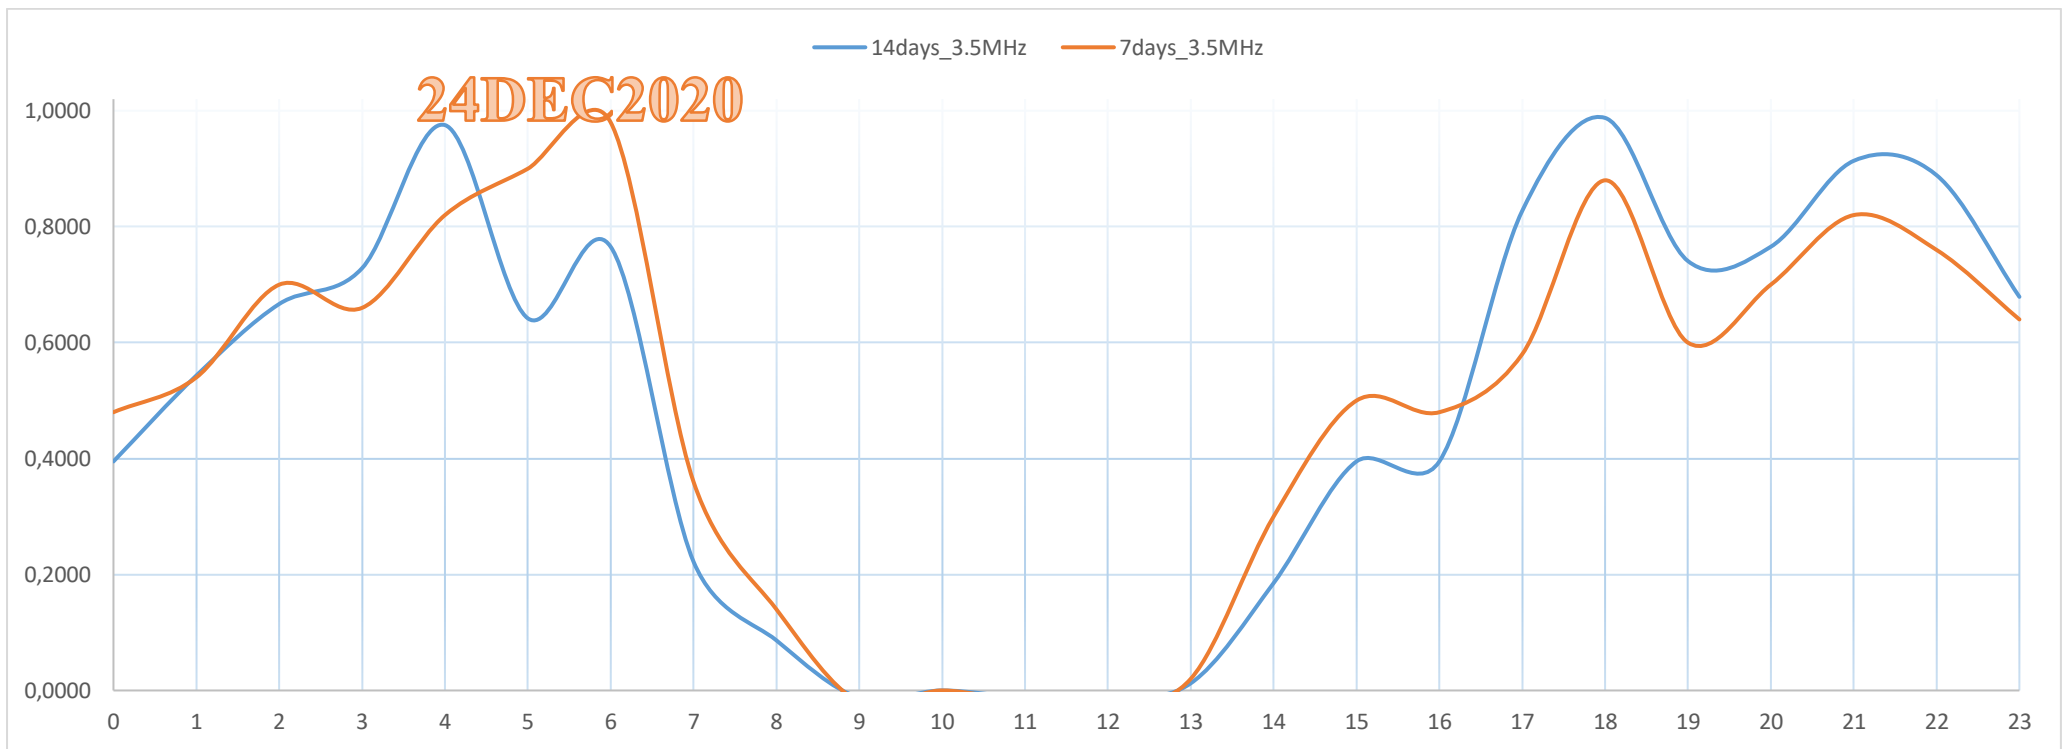

## Contents

80m DX.....	3
40m DX.....	4
30m DX.....	5
20m DX.....	6
15m DX.....	7
10m DX.....	8

24DEC2020

3days\_3.5MHz 2days\_3.5MHz

24DEC2020

14days\_3.5MHz 7days\_3.5MHz

# 40m DX (UTC)

# 30m DX (UTC)

# 20m DX (UTC)

15m DX (UTC)