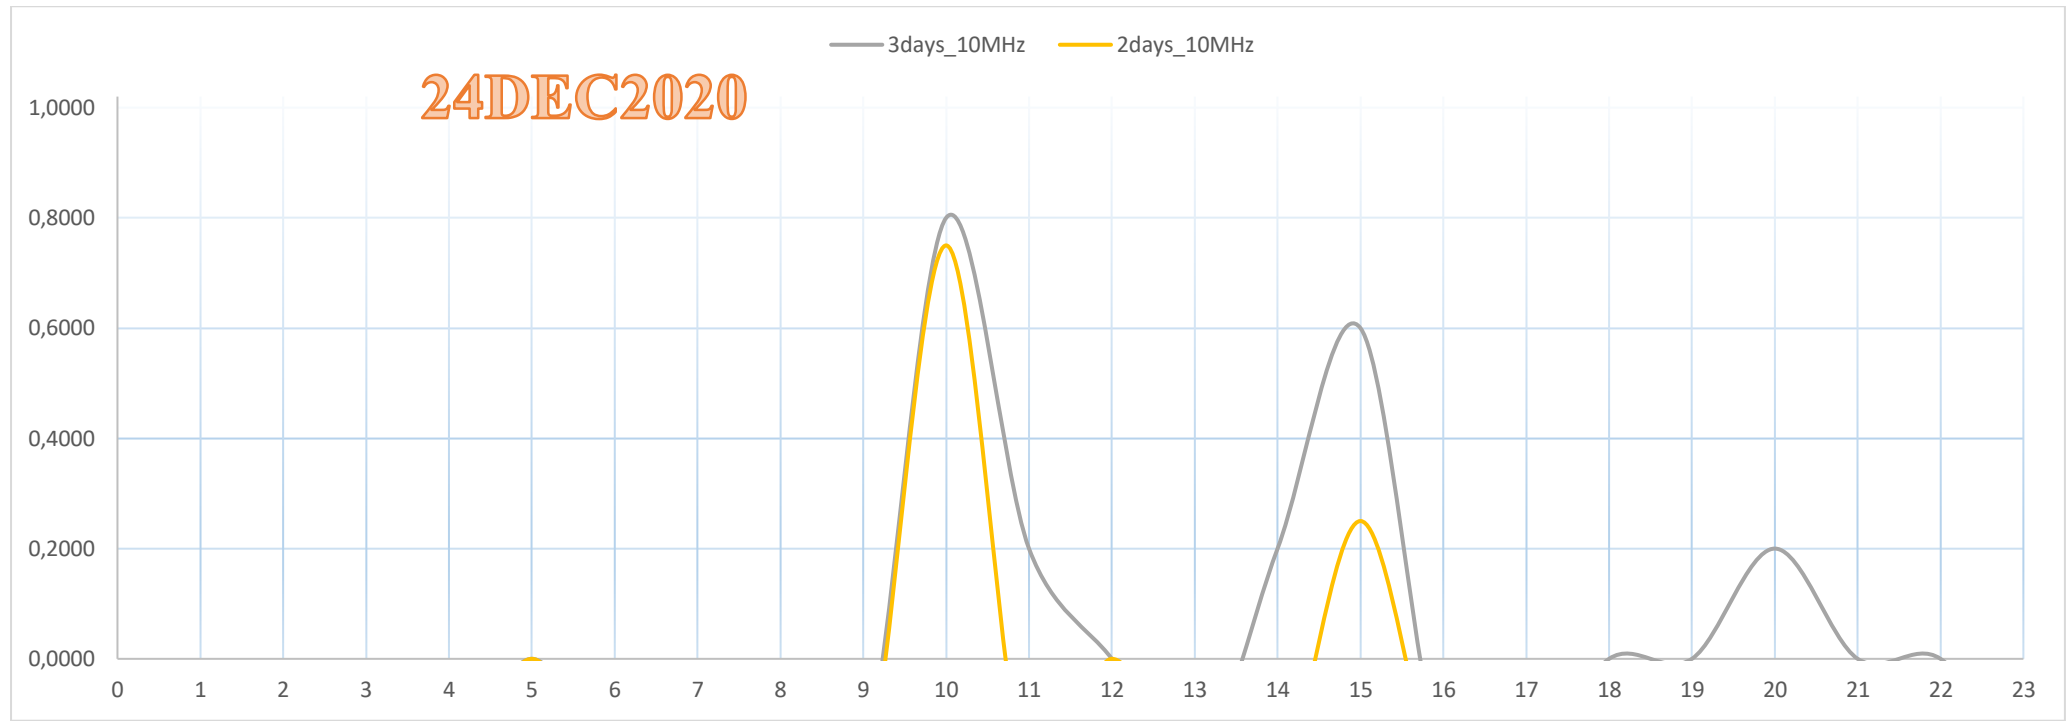

## Contents

80m DX.....	3
40m DX.....	4
30m DX.....	5
20m DX.....	6
15m DX.....	7
10m DX.....	8

24DEC2020

3days\_3.5MHz 2days\_3.5MHz

24DEC2020

14days\_3.5MHz 7days\_3.5MHz

# 40m DX (UTC)

# 30m DX (UTC)

# 20m DX (UTC)

15m DX (UTC)