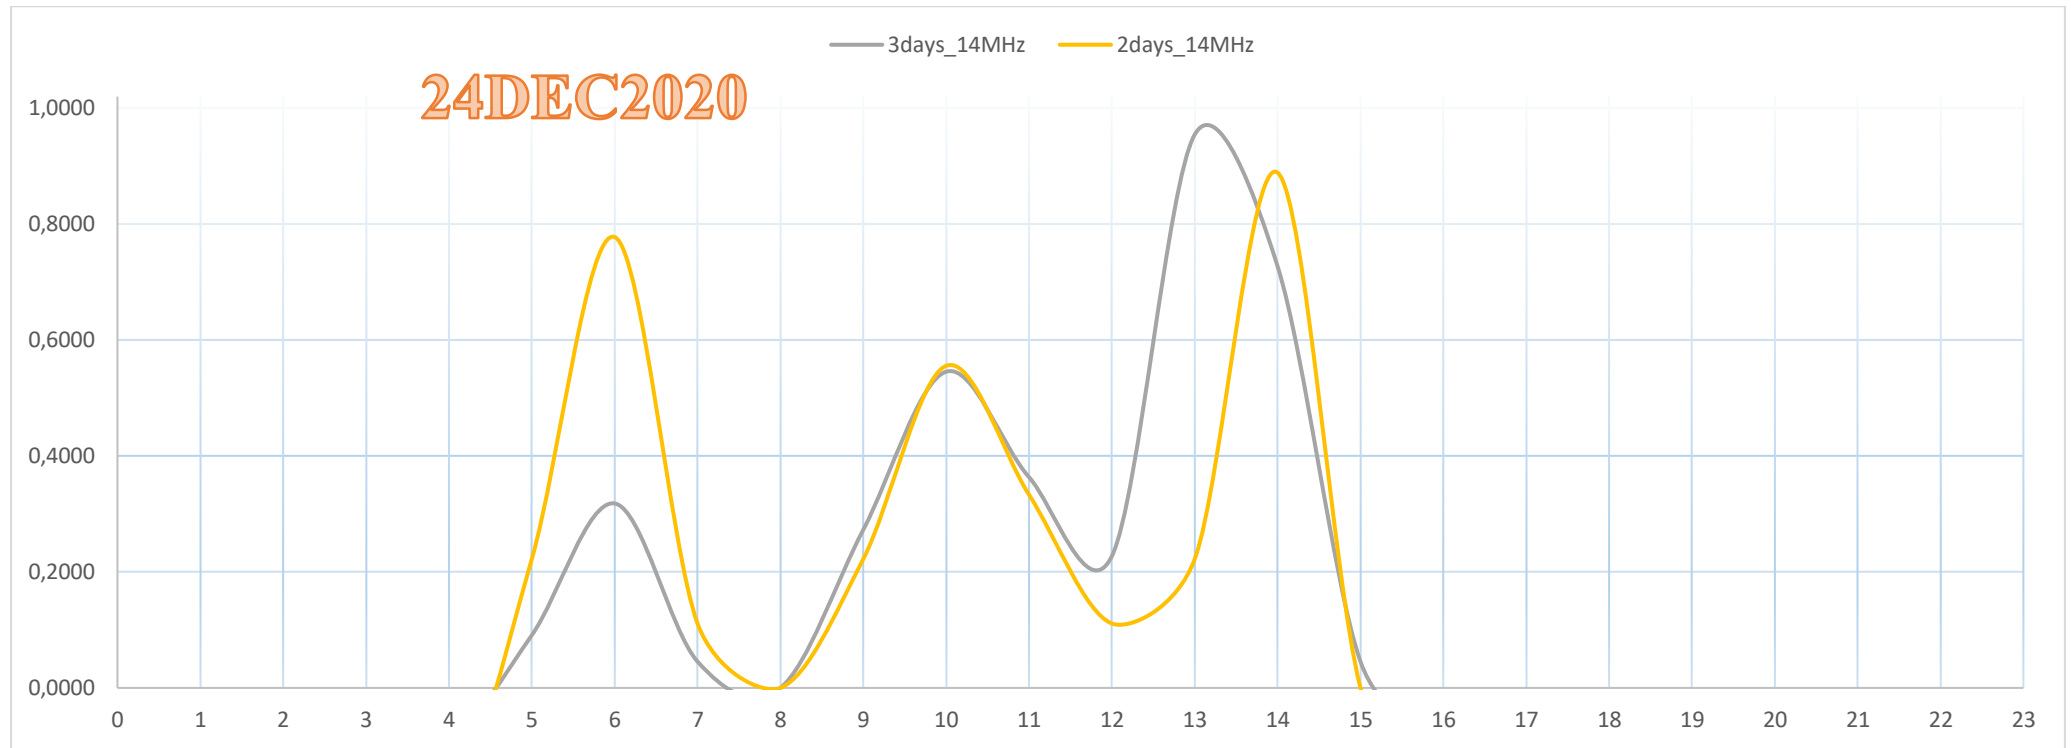

## Contents

80m DX.....	3
40m DX.....	4
30m DX.....	5
20m DX.....	6
15m DX.....	7
10m DX.....	8

24DEC2020

3days\_3.5MHz 2days\_3.5MHz

24DEC2020

14days\_3.5MHz 7days\_3.5MHz

# 40m DX (UTC)

# 30m DX (UTC)

# 20m DX (UTC)

15m DX (UTC)