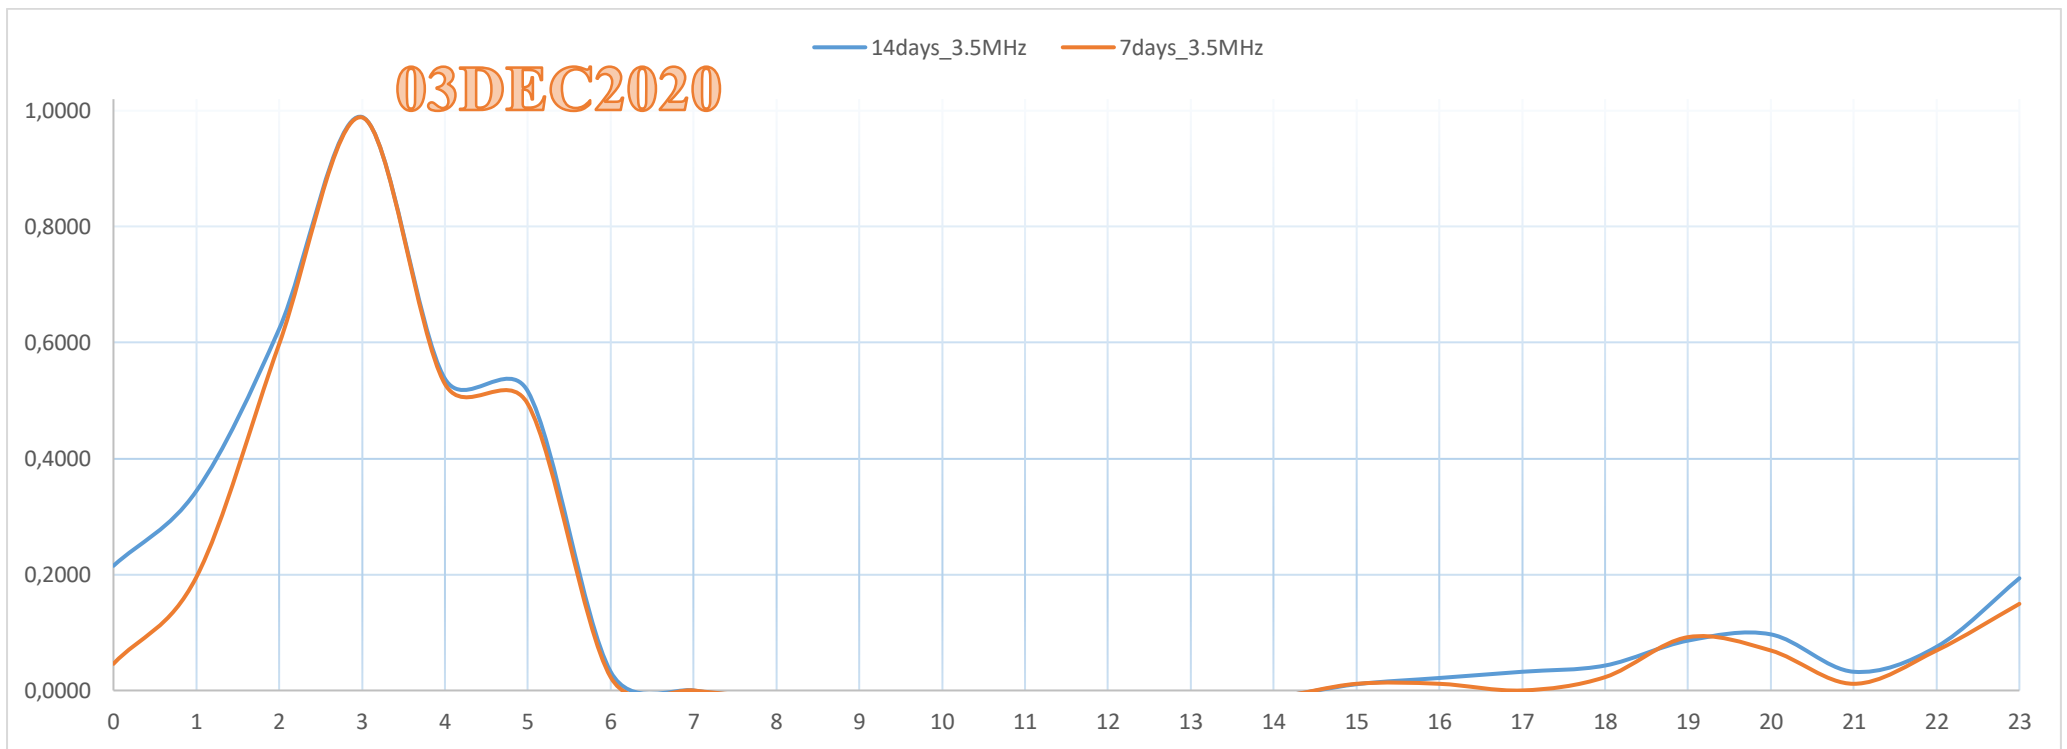

## Contents

80m NA.....	3
40m NA.....	4
30m NA.....	5
20m NA.....	6
15m NA.....	7
10m NA.....	8

03DEC2020

3days\_10MHz 2days\_10MHz

03DEC2020

14days\_10MHz 7days\_10MHz