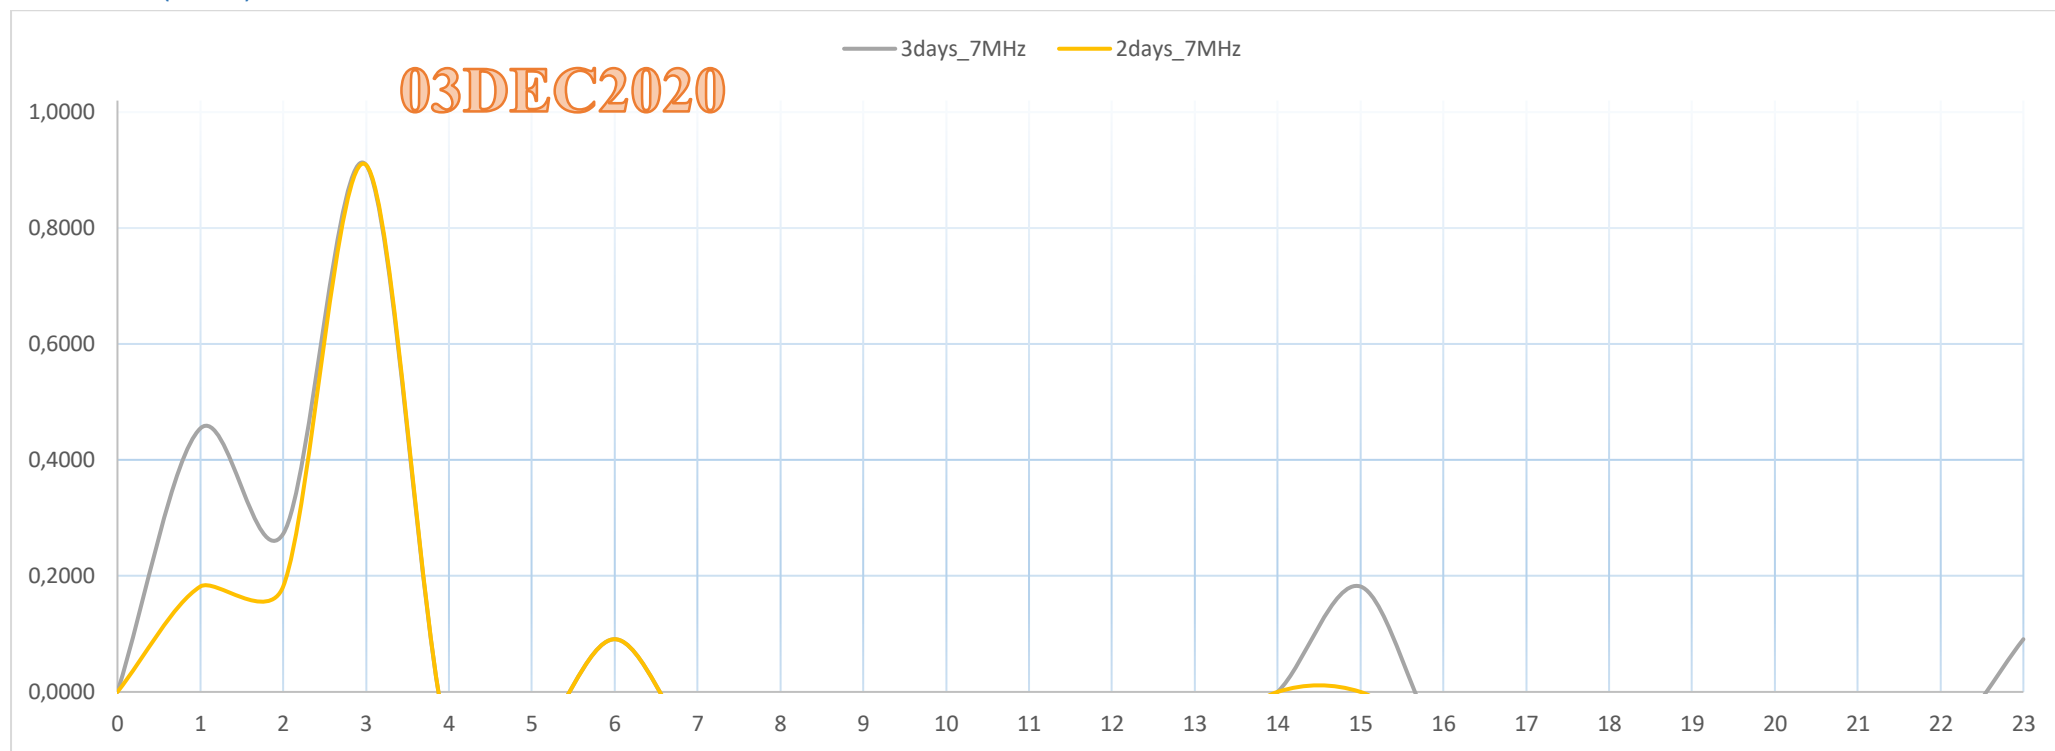

## Contents

80m NA.....	3
40m NA.....	4
30m NA.....	5
20m NA.....	6
15m NA.....	7
10m NA.....	8

03DEC2020

3days\_10MHz 2days\_10MHz

03DEC2020

14days\_10MHz 7days\_10MHz