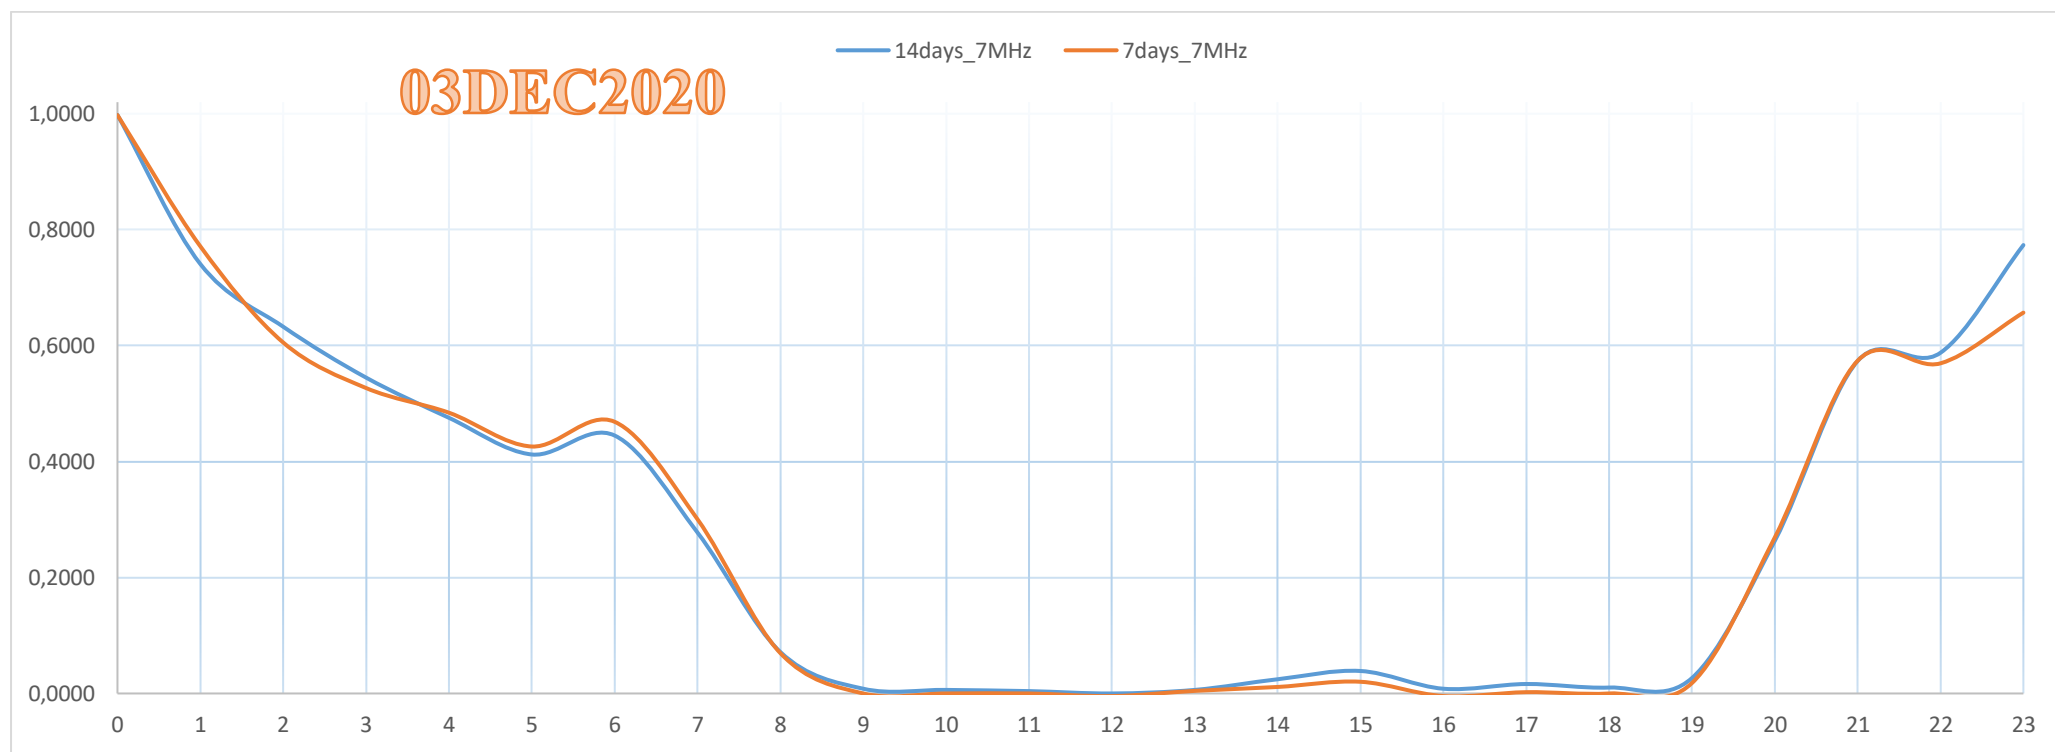

## Contents

80m NA.....	3
40m NA.....	4
30m NA.....	5
20m NA.....	6
15m NA.....	7
10m NA.....	8

03DEC2020

3days\_10MHz 2days\_10MHz

03DEC2020

14days\_10MHz 7days\_10MHz