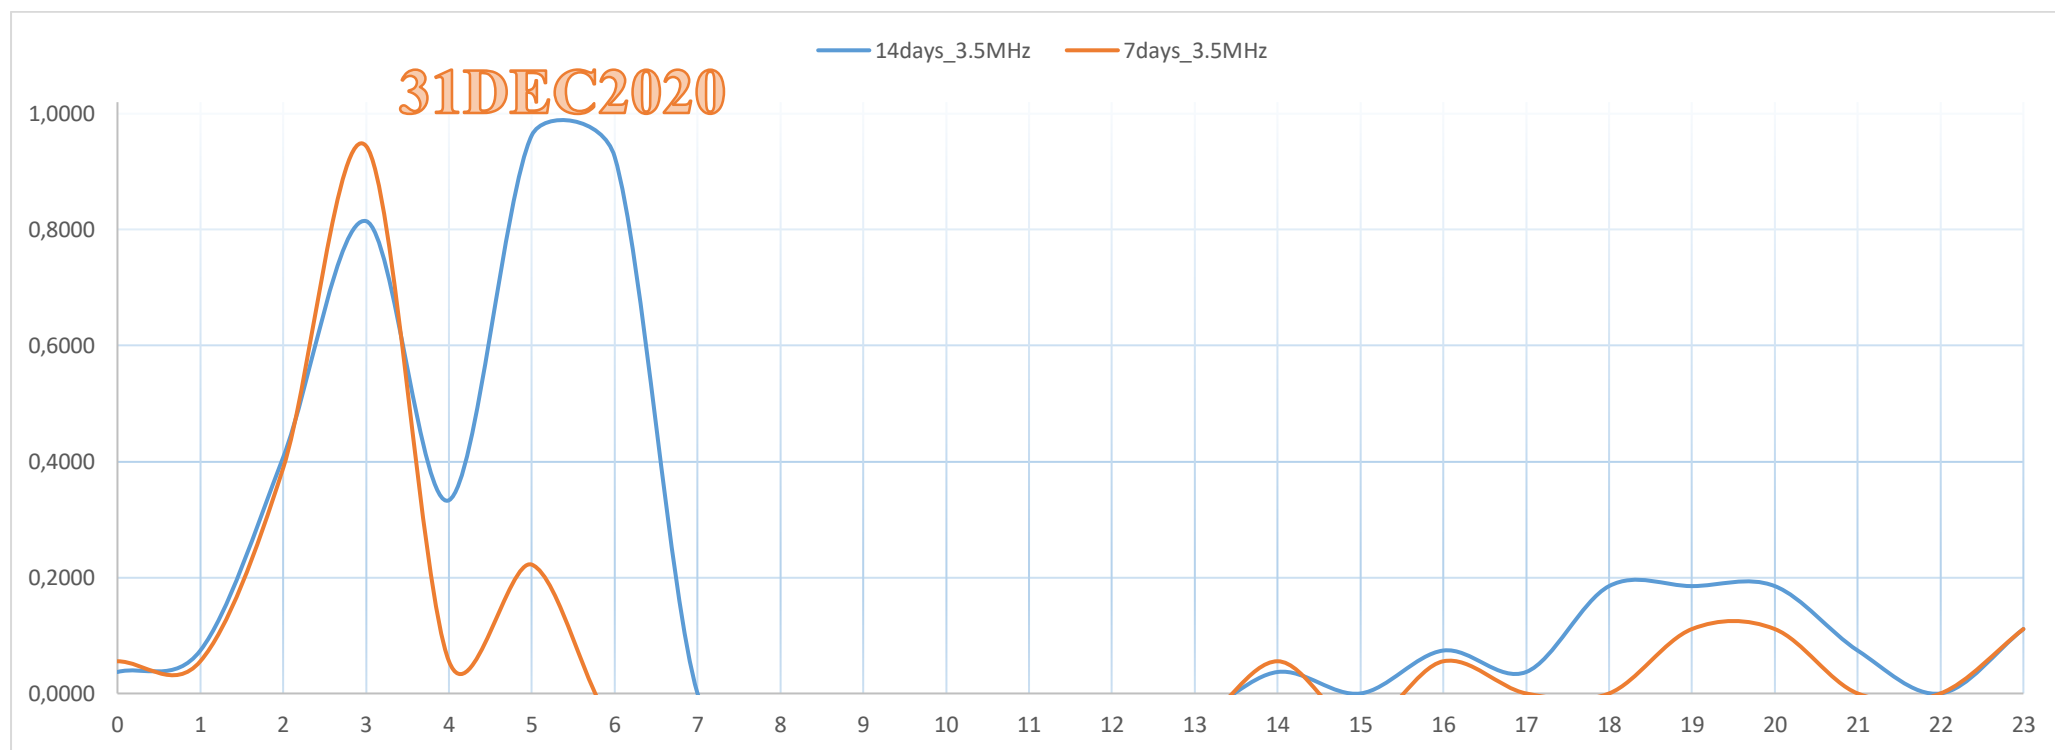

Contents

80m NA.....	3
40m NA.....	4
30m NA.....	5
20m NA.....	6
15m NA.....	7
10m NA.....	8

31DEC2020

3days_14MHz 2days_14MHz

31DEC2020

14days_14MHz 7days_14MHz