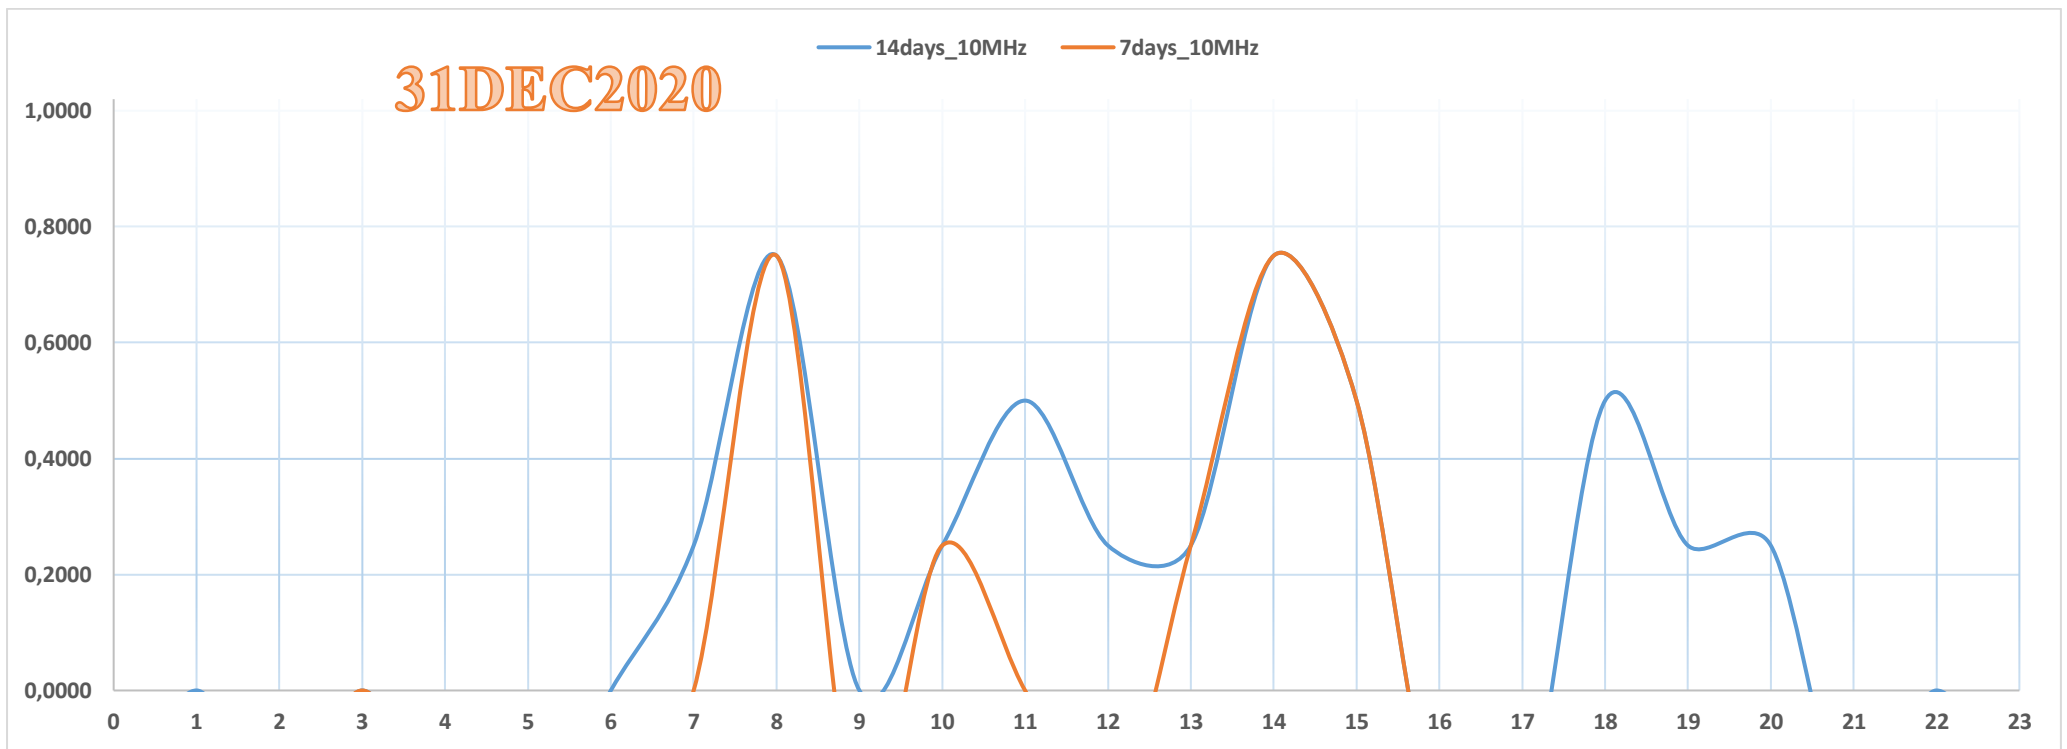

Contents

80m NA.....	3
40m NA.....	4
30m NA.....	5
20m NA.....	6
15m NA.....	7
10m NA.....	8

31DEC2020

3days_14MHz 2days_14MHz

31DEC2020

14days_14MHz 7days_14MHz