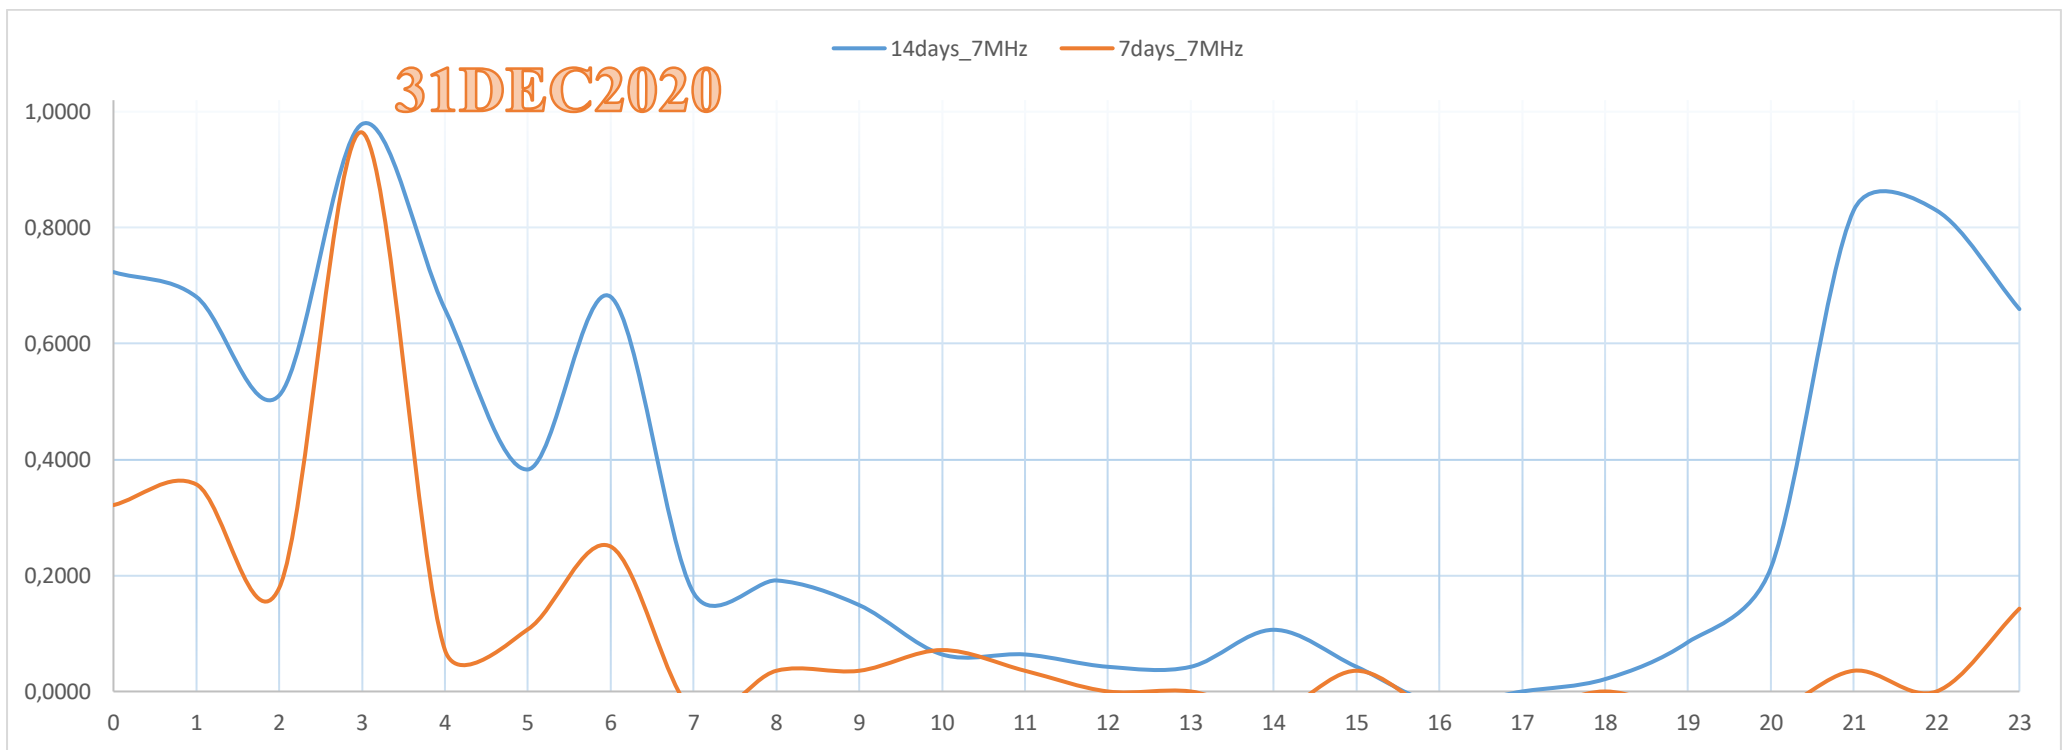

Contents

80m NA.....	3
40m NA.....	4
30m NA.....	5
20m NA.....	6
15m NA.....	7
10m NA.....	8

31DEC2020

3days_14MHz 2days_14MHz

31DEC2020

14days_14MHz 7days_14MHz