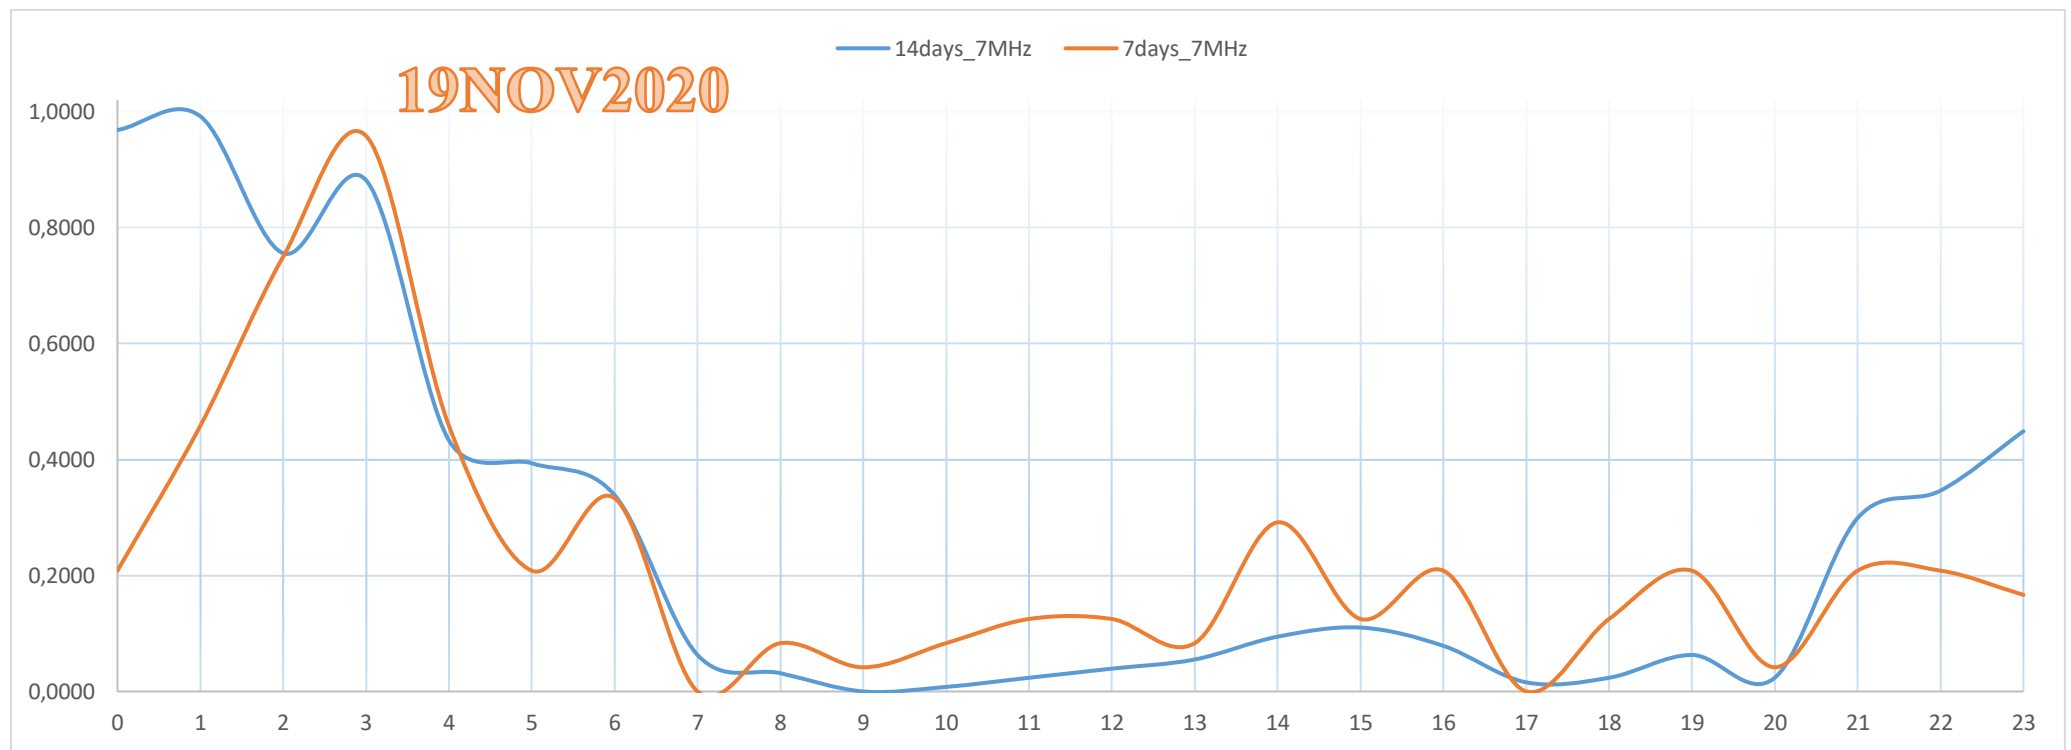

## Contents

80m NA.....	3
40m NA.....	4
30m NA.....	5
20m NA.....	6
15m NA.....	7
10m NA.....	8

19NOV2020

3days\_10MHz 2days\_10MHz

19NOV2020

14days\_10MHz 7days\_10MHz