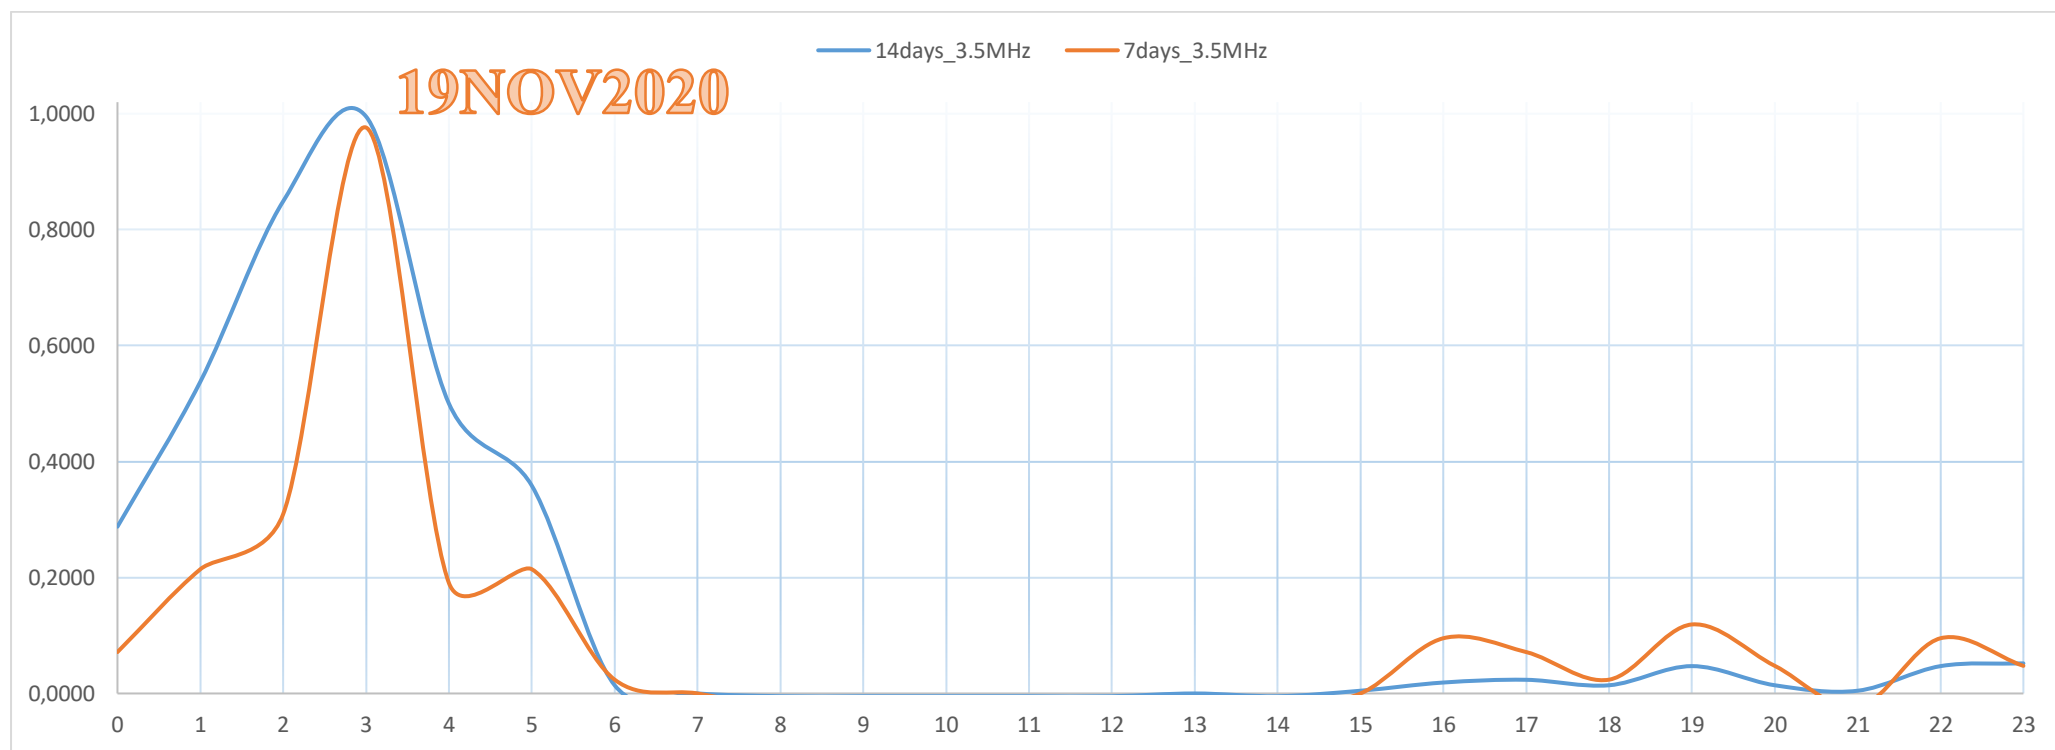

## Contents

80m NA.....	3
40m NA.....	4
30m NA.....	5
20m NA.....	6
15m NA.....	7
10m NA.....	8

19NOV2020

3days\_10MHz 2days\_10MHz

19NOV2020

14days\_10MHz 7days\_10MHz