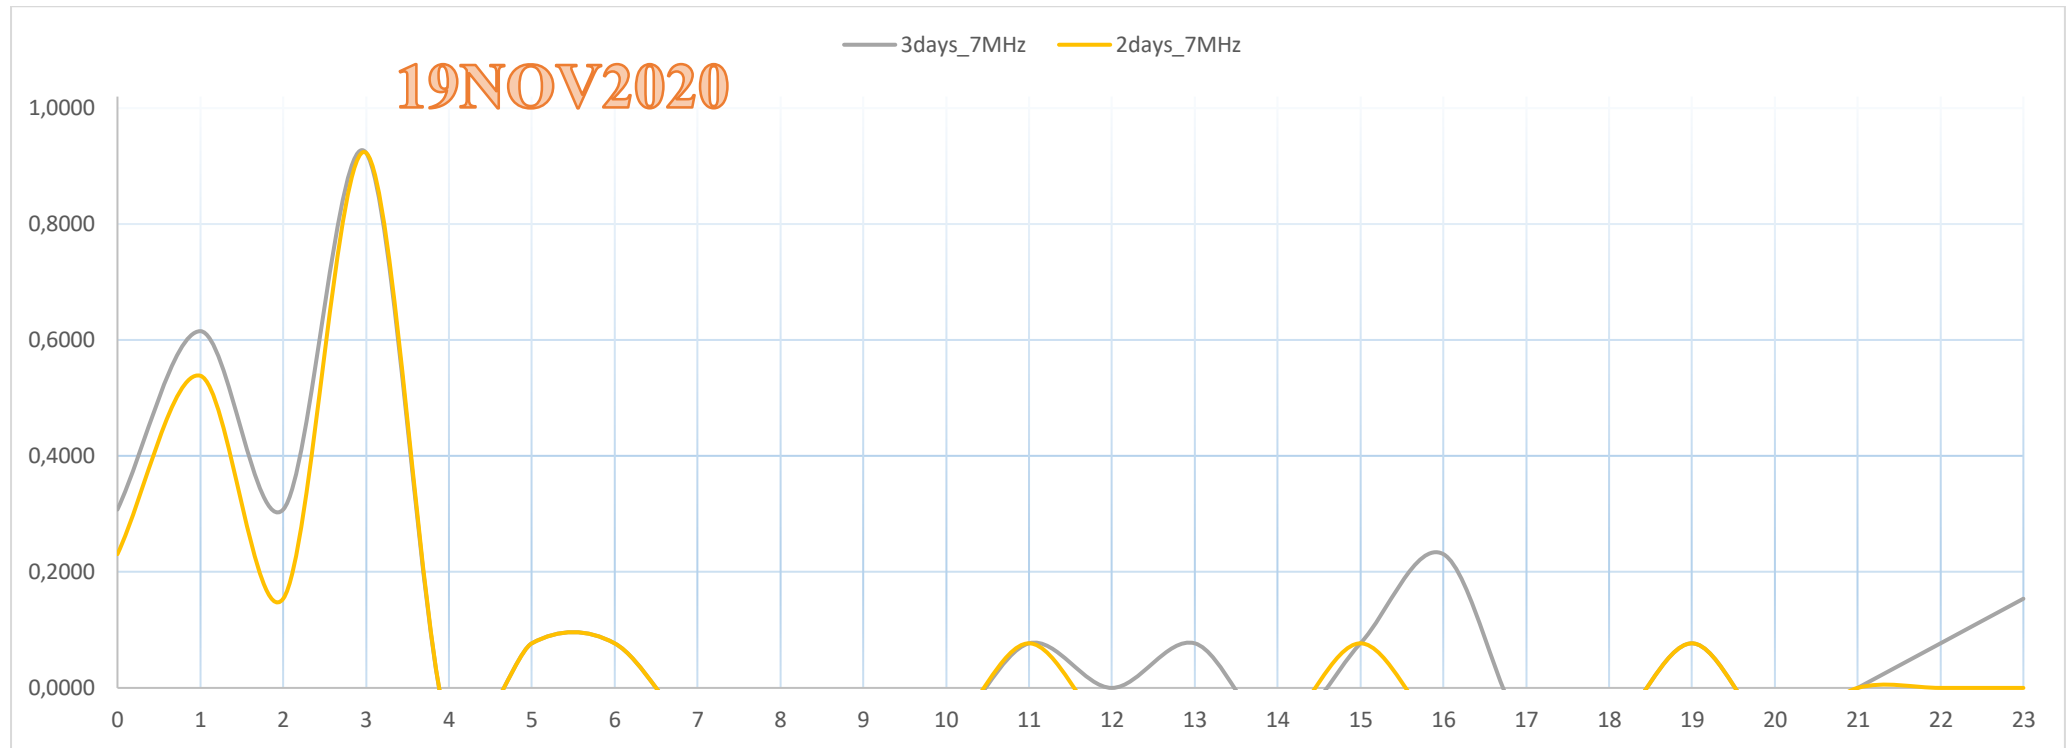

## Contents

80m NA.....	3
40m NA.....	4
30m NA.....	5
20m NA.....	6
15m NA.....	7
10m NA.....	8

19NOV2020

3days\_10MHz 2days\_10MHz

19NOV2020

14days\_10MHz 7days\_10MHz