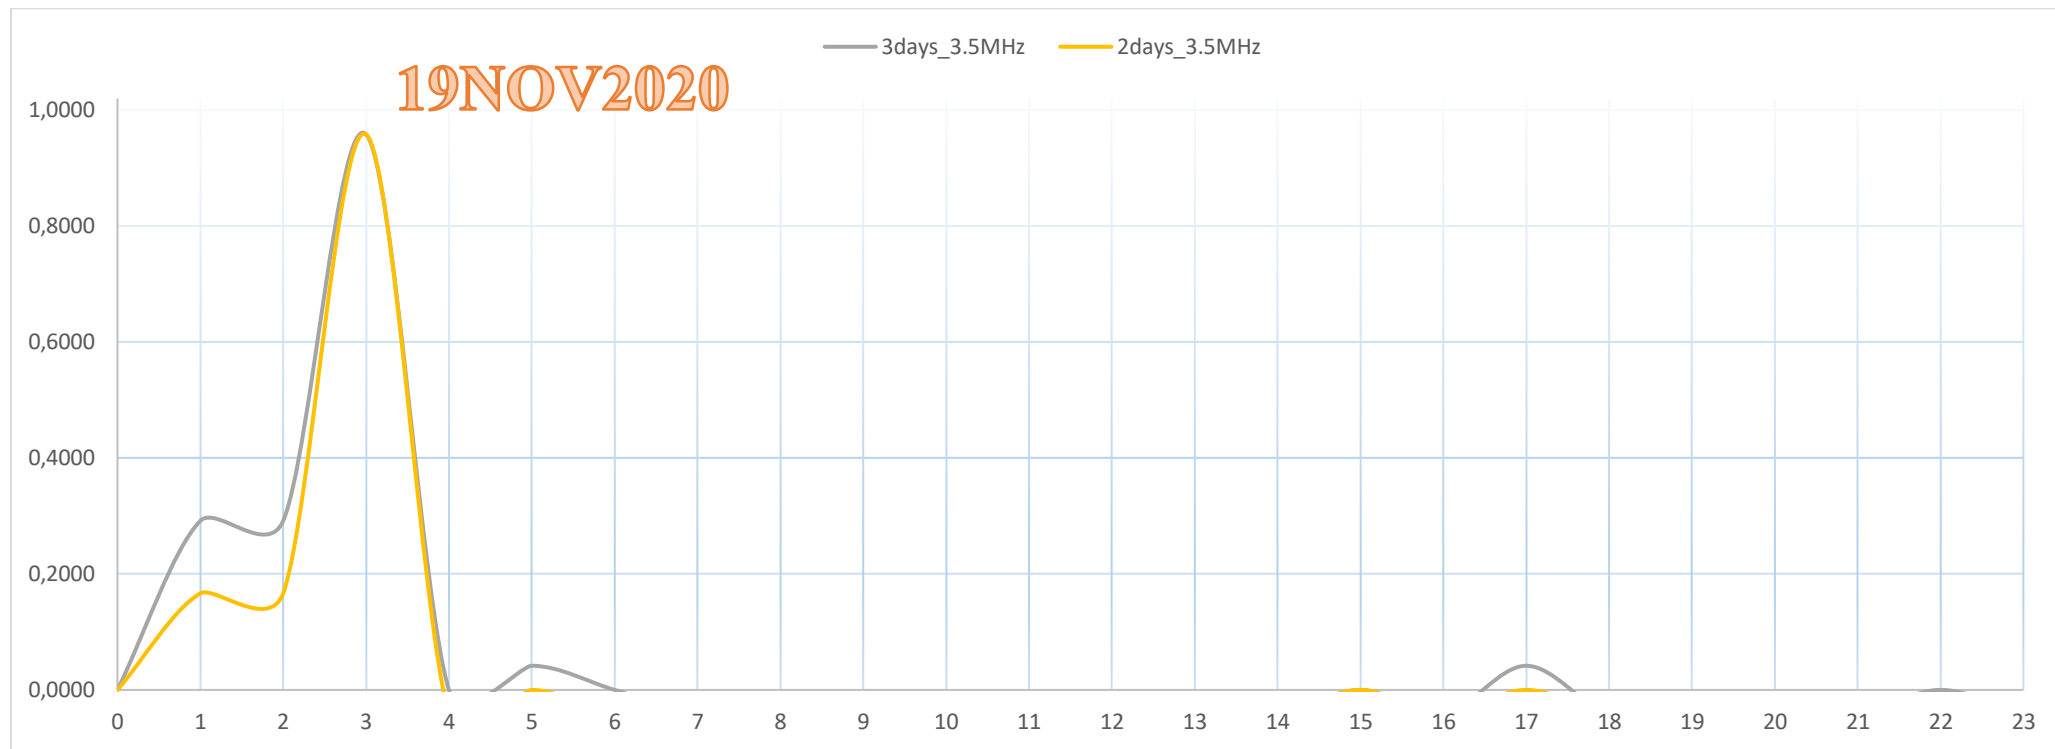

## Contents

80m NA.....	3
40m NA.....	4
30m NA.....	5
20m NA.....	6
15m NA.....	7
10m NA.....	8

19NOV2020

3days\_10MHz 2days\_10MHz

19NOV2020

14days\_10MHz 7days\_10MHz