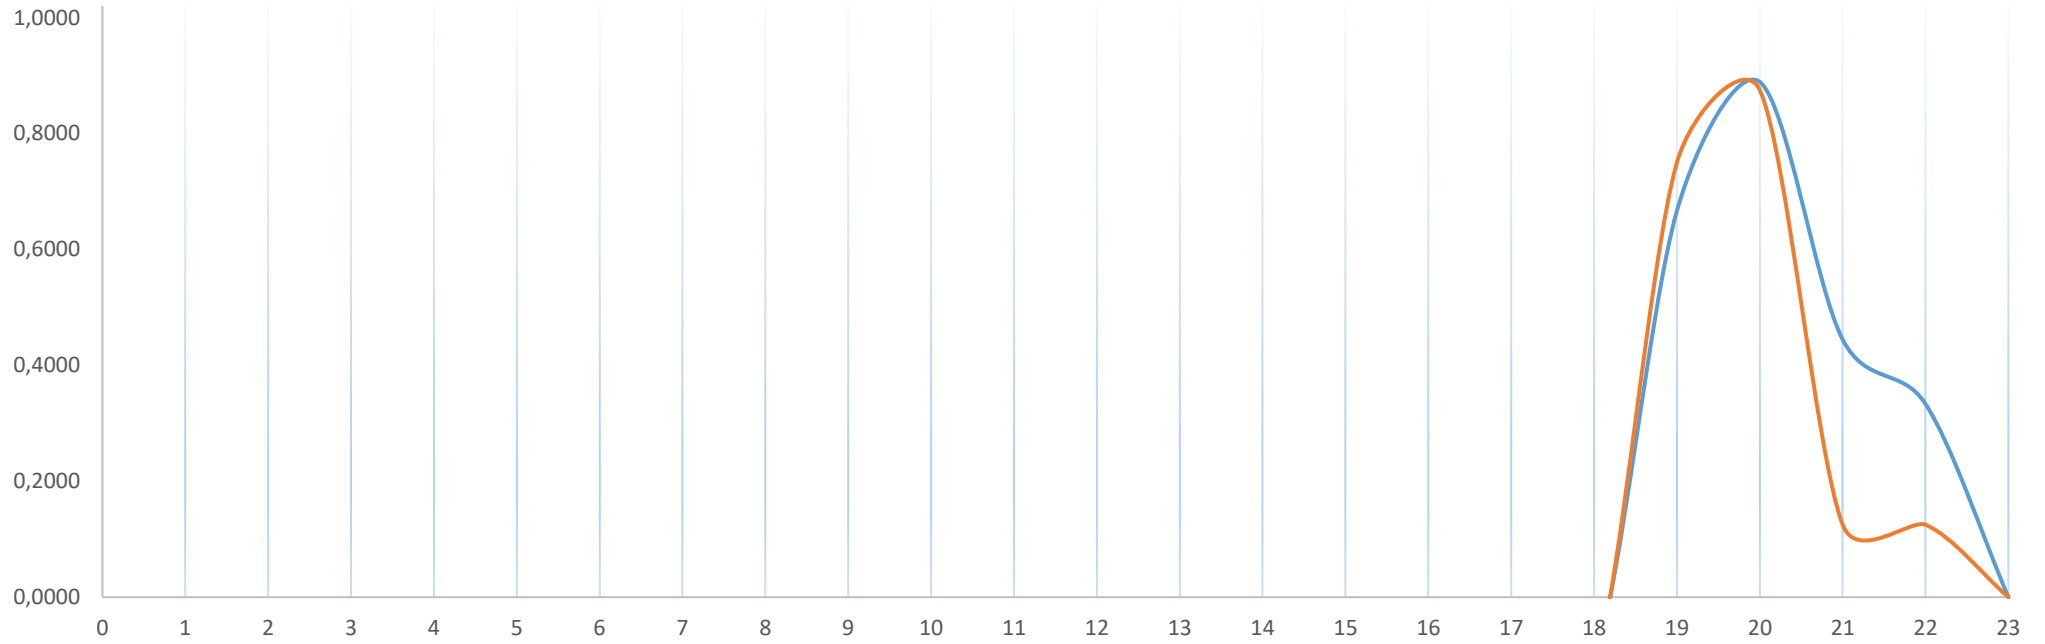

16JUL2020

14days\_7MHz 7days\_7MHz

16JUL2020

3days\_10MHz 2days\_10MHz

16JUL2020

14days\_10MHz 7days\_10MHz

16JUL2020

3days\_14MHz 2days\_14MHz