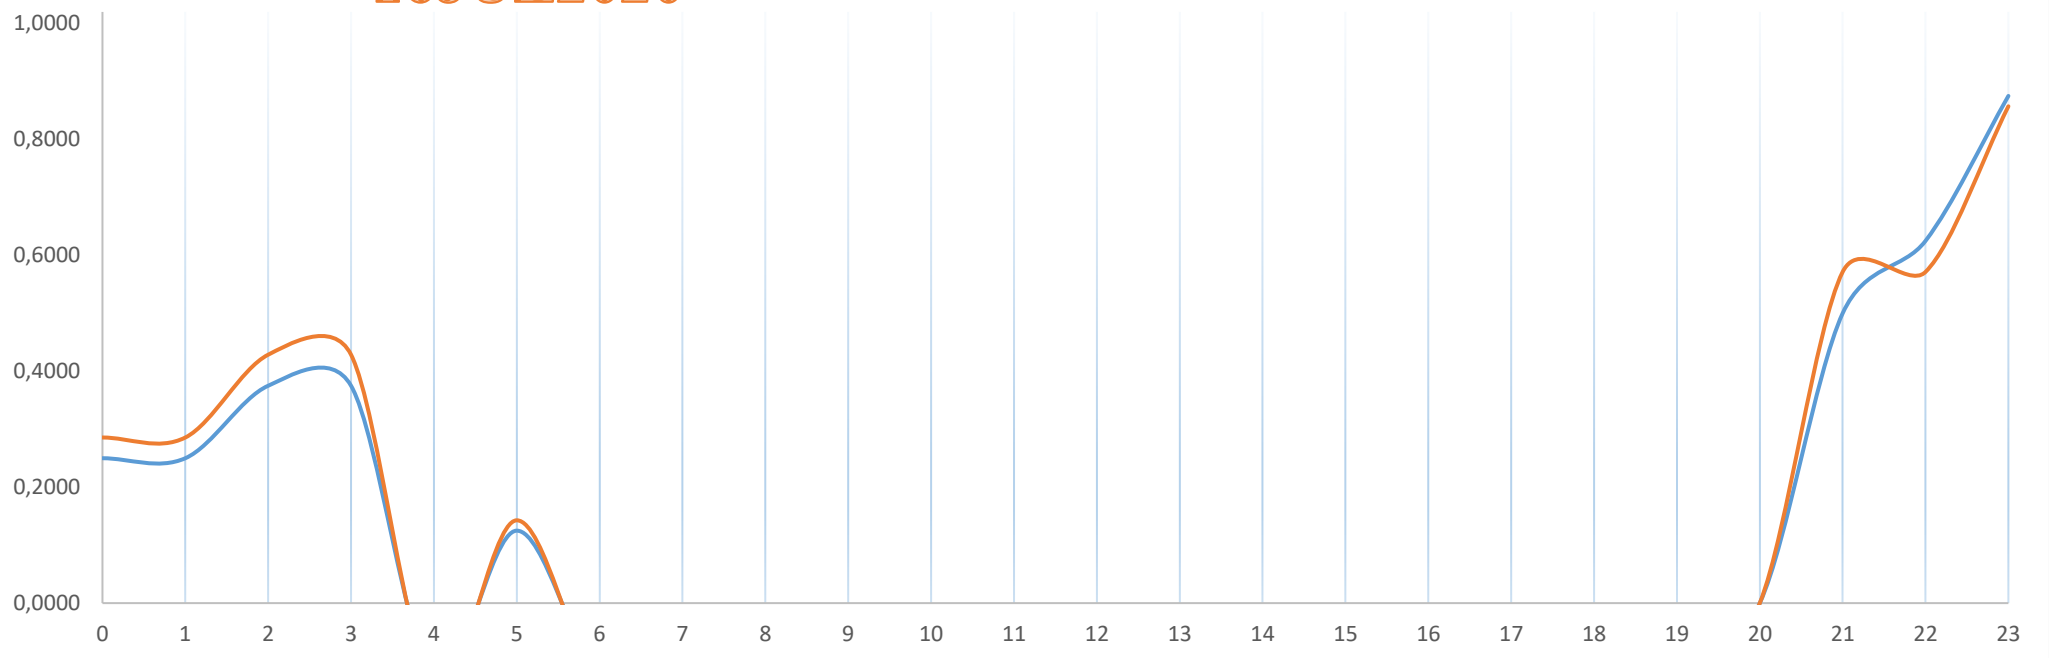

## Contents

80m SA .....	3
40m SA .....	4
30m SA .....	5
20m SA .....	6
15m SA .....	7
10m SA .....	8

16JUL2020

3days\_3.5MHz 2days\_3.5MHz

16JUL2020

14days\_3.5MHz 7days\_3.5MHz

16JUL2020

3days\_7MHz 2days\_7MHz

16JUL2020

14days\_7MHz 7days\_7MHz

16JUL2020

3days\_10MHz 2days\_10MHz

16JUL2020

14days\_10MHz 7days\_10MHz

16JUL2020

3days\_14MHz 2days\_14MHz

16JUL2020

14days\_14MHz 7days\_14MHz