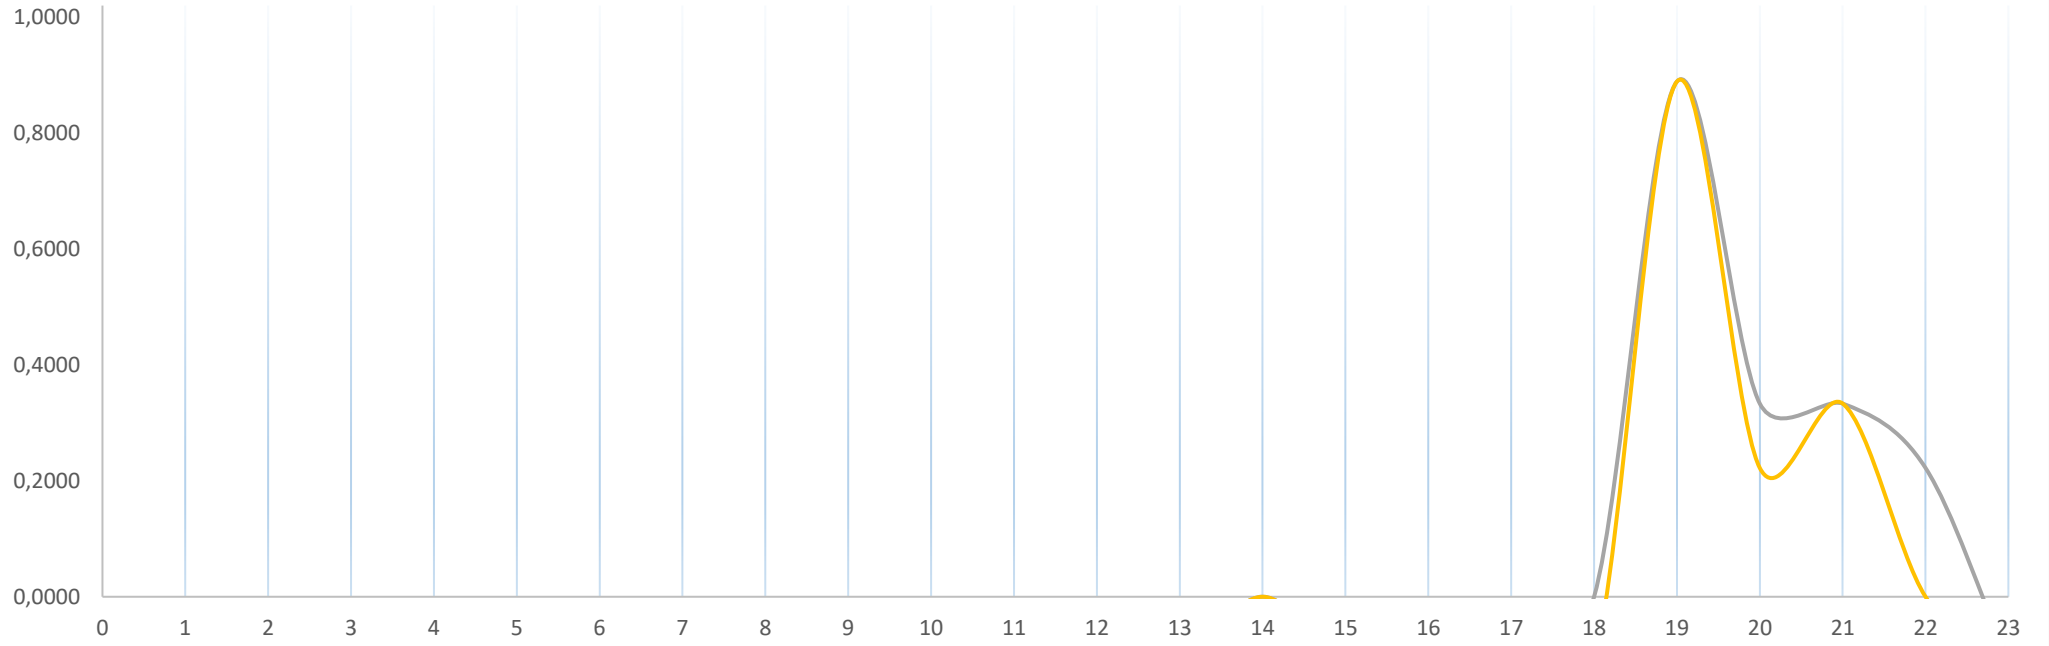

16JUL2020

14days\_7MHz 7days\_7MHz

16JUL2020

3days\_10MHz 2days\_10MHz

16JUL2020

14days\_10MHz 7days\_10MHz

16JUL2020

3days\_14MHz 2days\_14MHz